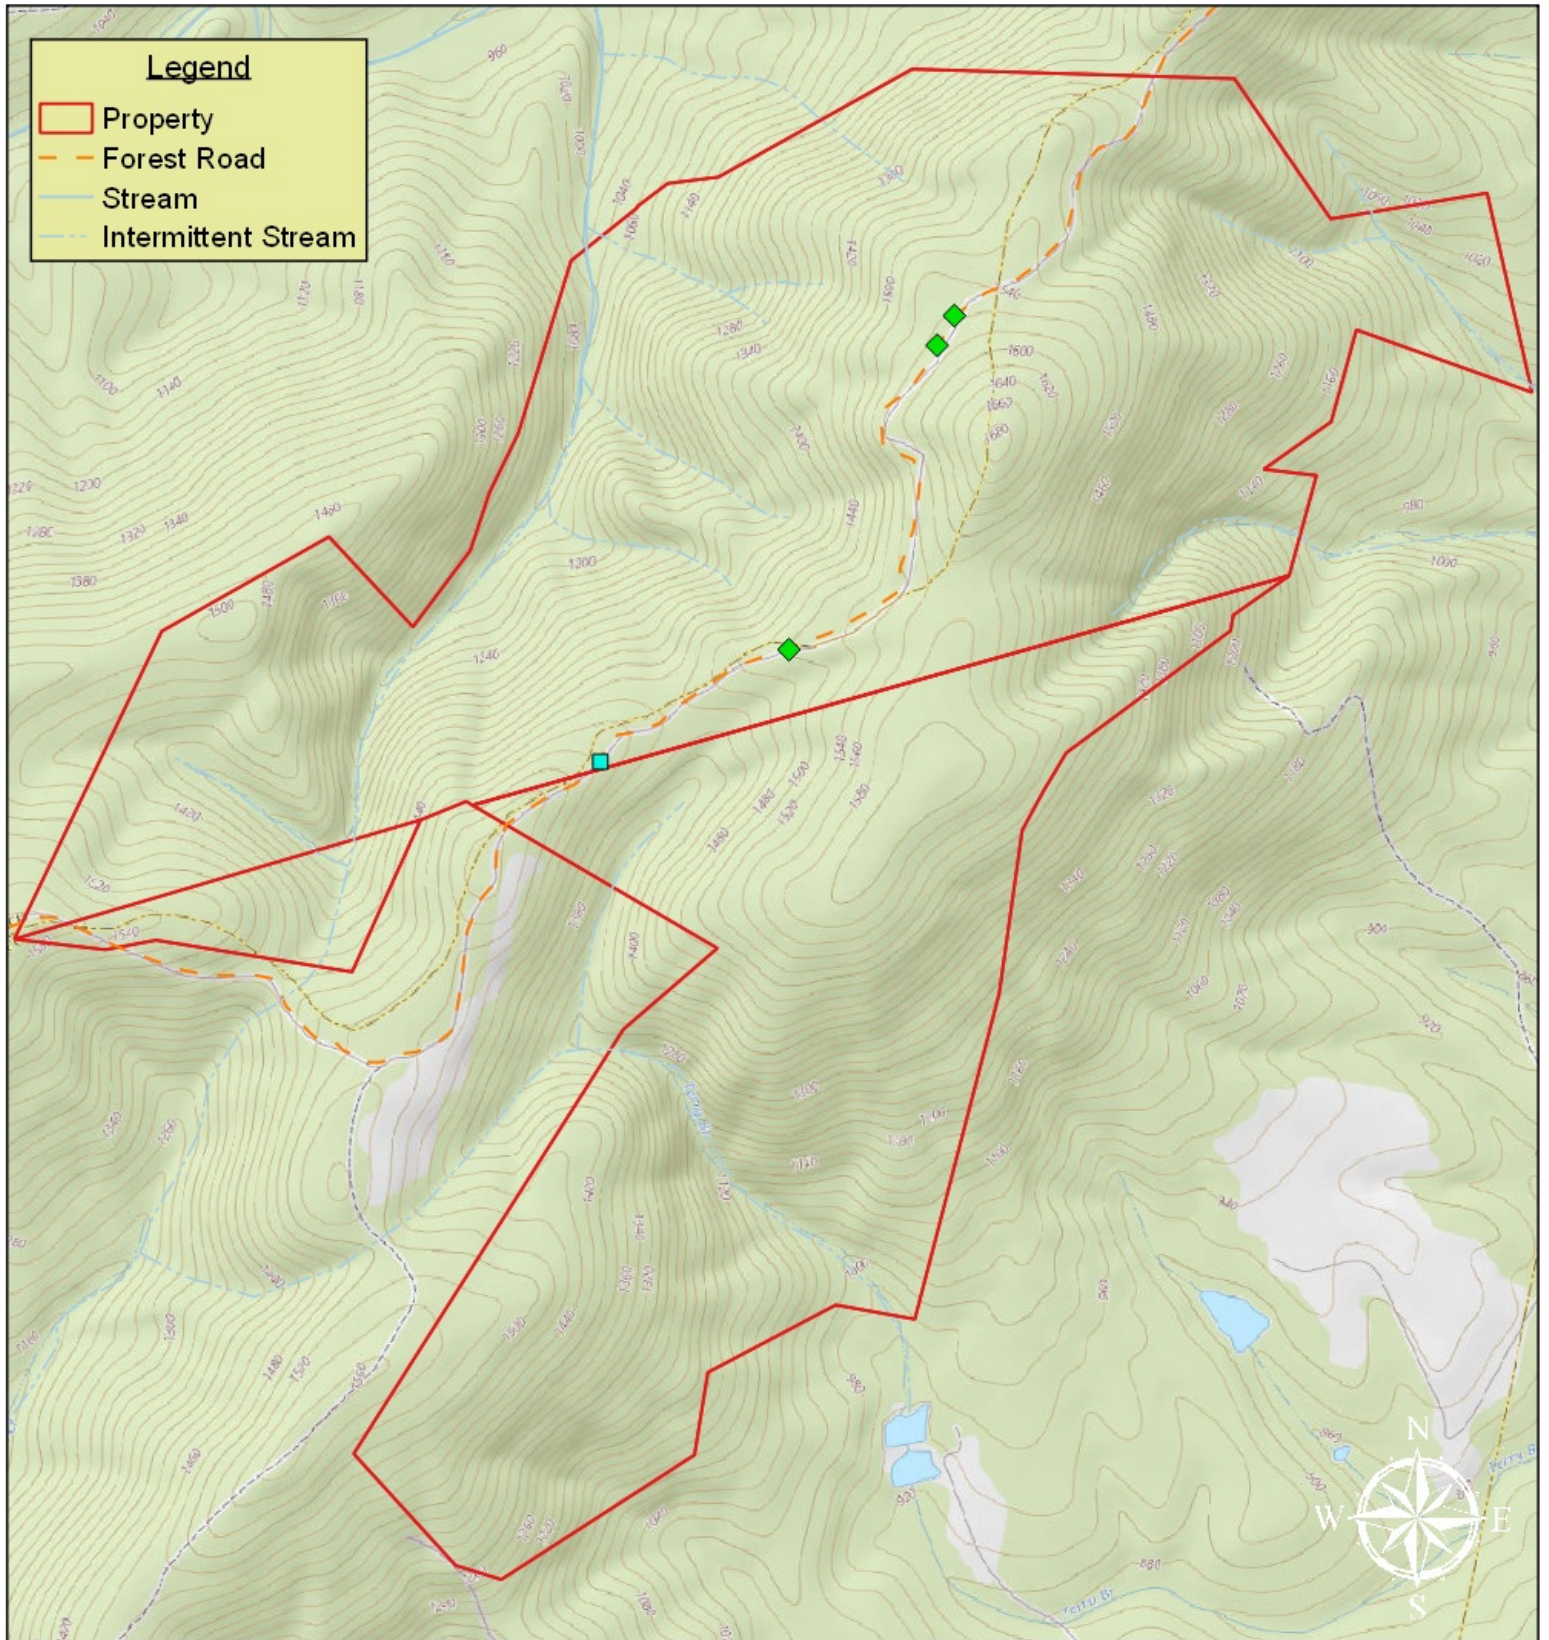

Turkeycock Mountain Tract

Franklin, Henry & Pittsylvania Counties, VA

Legal Information:

Parcel #: 107-5, 107-5.1, 108-67.7
Deed: DB 674, PG 831 & 835 (Franklin)
DB 1202, PG 195 & 202 (Pittsylvania)
DB 883, PG 461 & 469 (Henry)
Plat: MB 3, PG 265F & 265G
Area: 586.62+/- acres

Scale: 1:12,000

This map is not a survey. Boundary lines were drawn from county tax maps and should be considered approximate. No warranty is made as to the completeness or accuracy of the information.