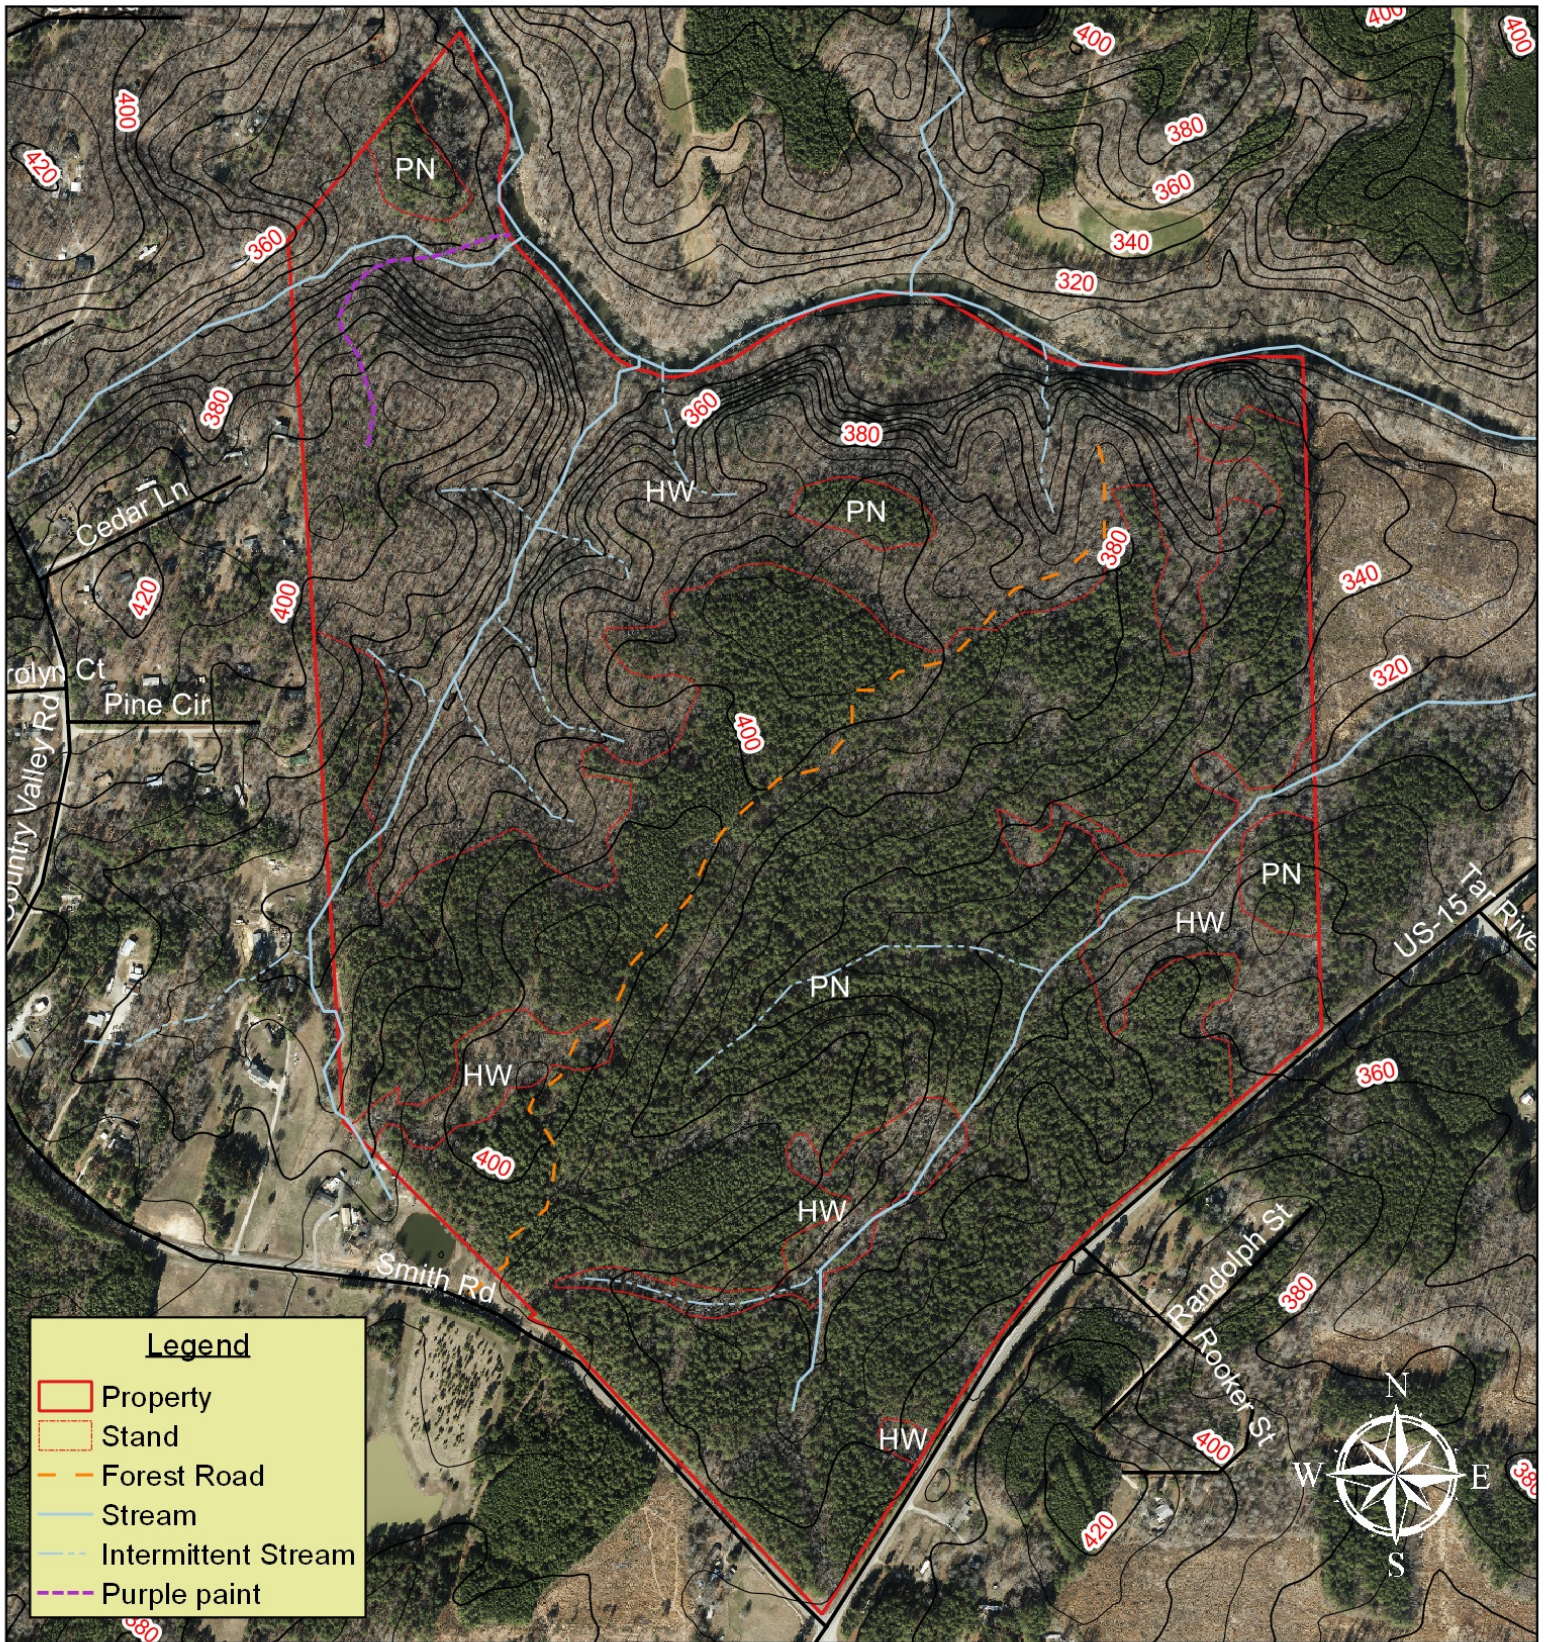

McLeod - Ransdell Tract

Granville County, NC

275+/- Acres

Legend

- Property
- Stand
- Forest Road
- Stream
- Intermittent Stream
- Purple paint

Date: 1/19/18

Scale: 1:7,920

0 330 660 990 1320 ft

Pine area: 115+/- ac

HW area: 160+/- ac

**Timber Marketing & Management
of the Carolinas, Inc.**

800 Salem Woods Dr. #101

Raleigh, NC 27615

www.tmmoc.com

info@tmmoc.com

(919) 846-7520

This map is not a survey. Boundary lines were drawn from county tax maps and should be considered approximate. No warranty is made as to the completeness or accuracy of the information.