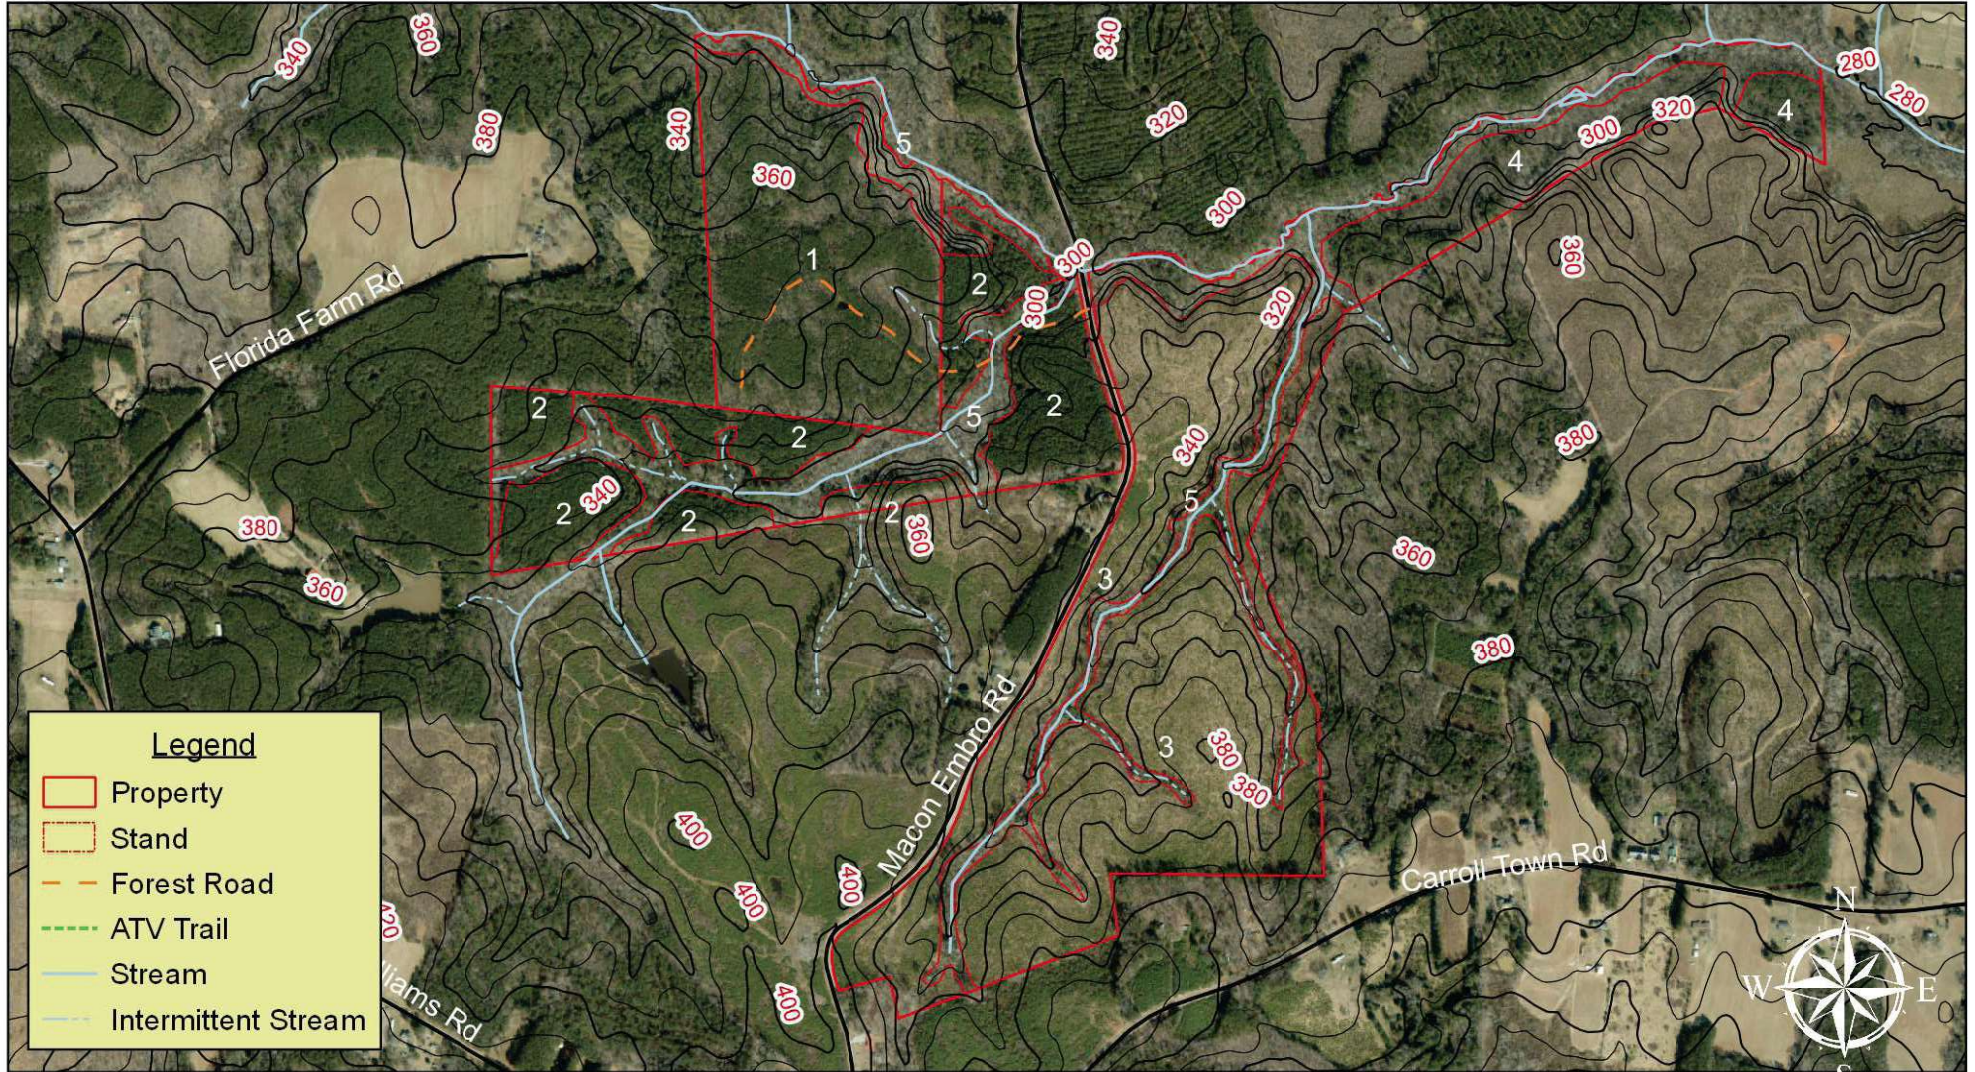

Gene C. Howe Revocable Living Trust

Warren County, NC

251+/- Acres

Scale: 1" = 1,000'

0 500 1,000 1,500 2,000 ft

Date: 2022-08-05

This map is not a survey. Boundary lines were drawn from county tax maps and should be considered approximate. No warranty is made as to the completeness or accuracy of the information.

Stand	Acres
1) 22+/- year-old pine	44+/-ac
2) 19+/- year-old pine	40+/-ac
3) 9+/- year old pine	94+/-ac
4) Mixed pine/HW	19+/-ac
5) Bottomland hardwood	49+/-ac

Timber Marketing & Management of the Carolinas, Inc.