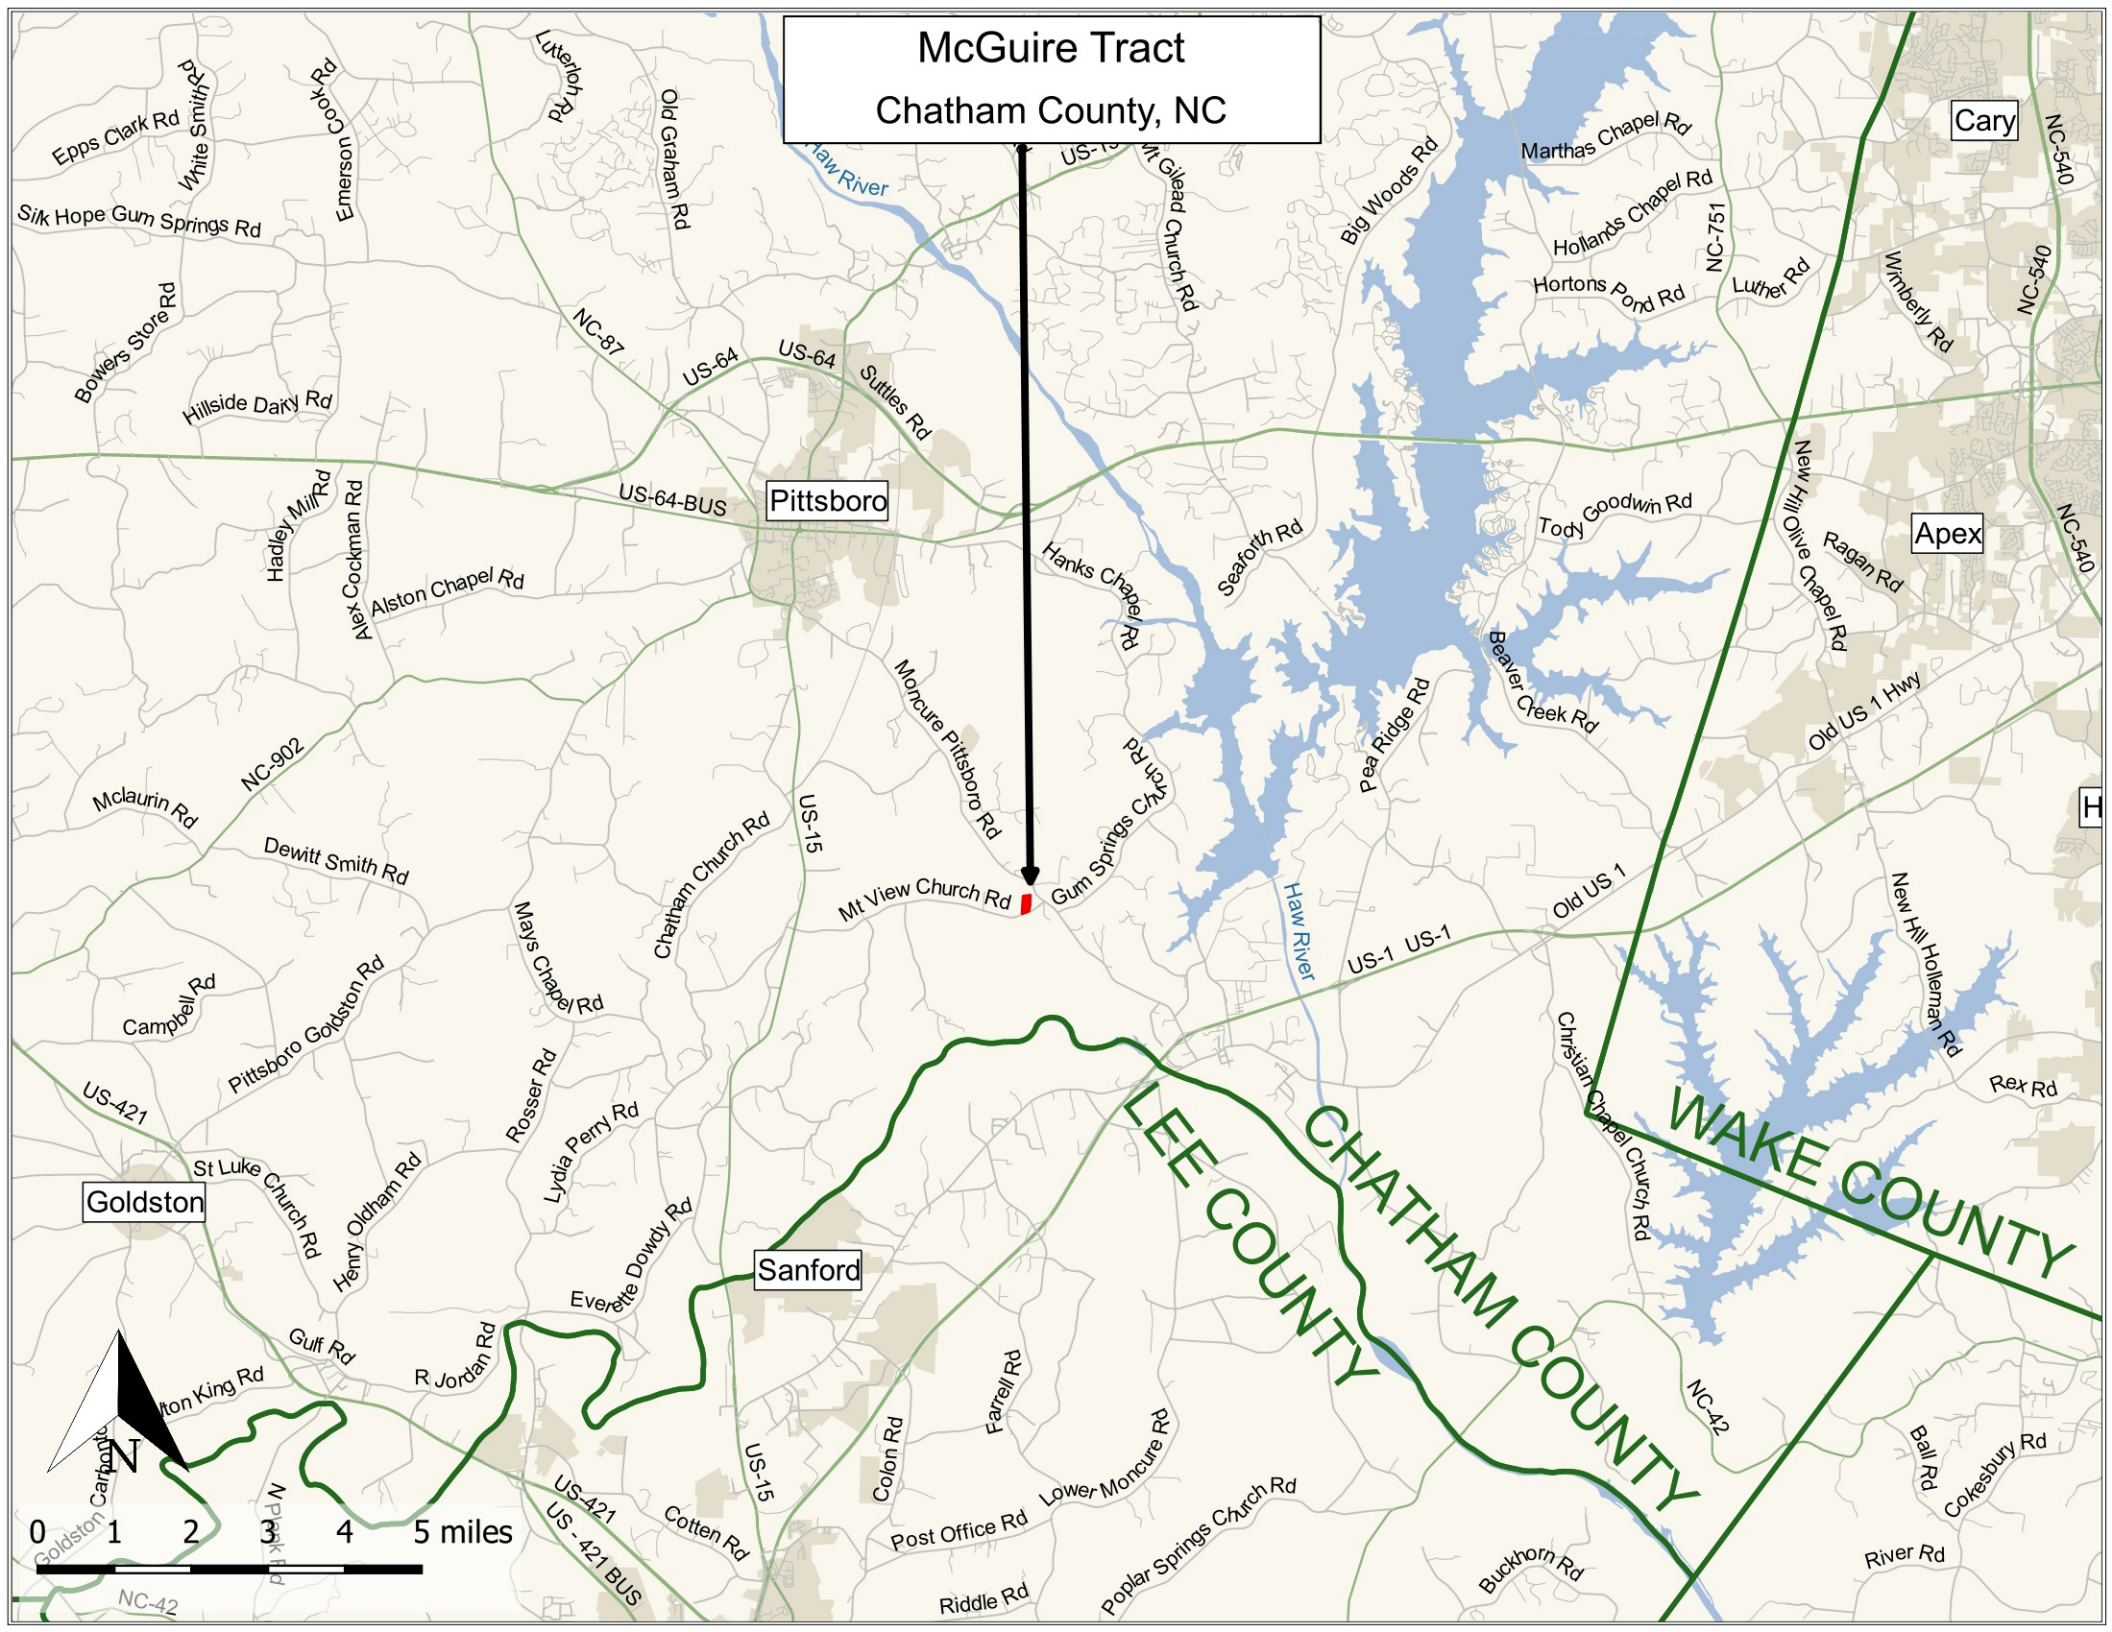

McGuire Tract
Chatham County, NC

Pittsboro

Sanford

Goldston

Cary

Apex

LEE COUNTY
CHATHAM COUNTY
WAKE COUNTY

0 1 2 3 4 5 miles