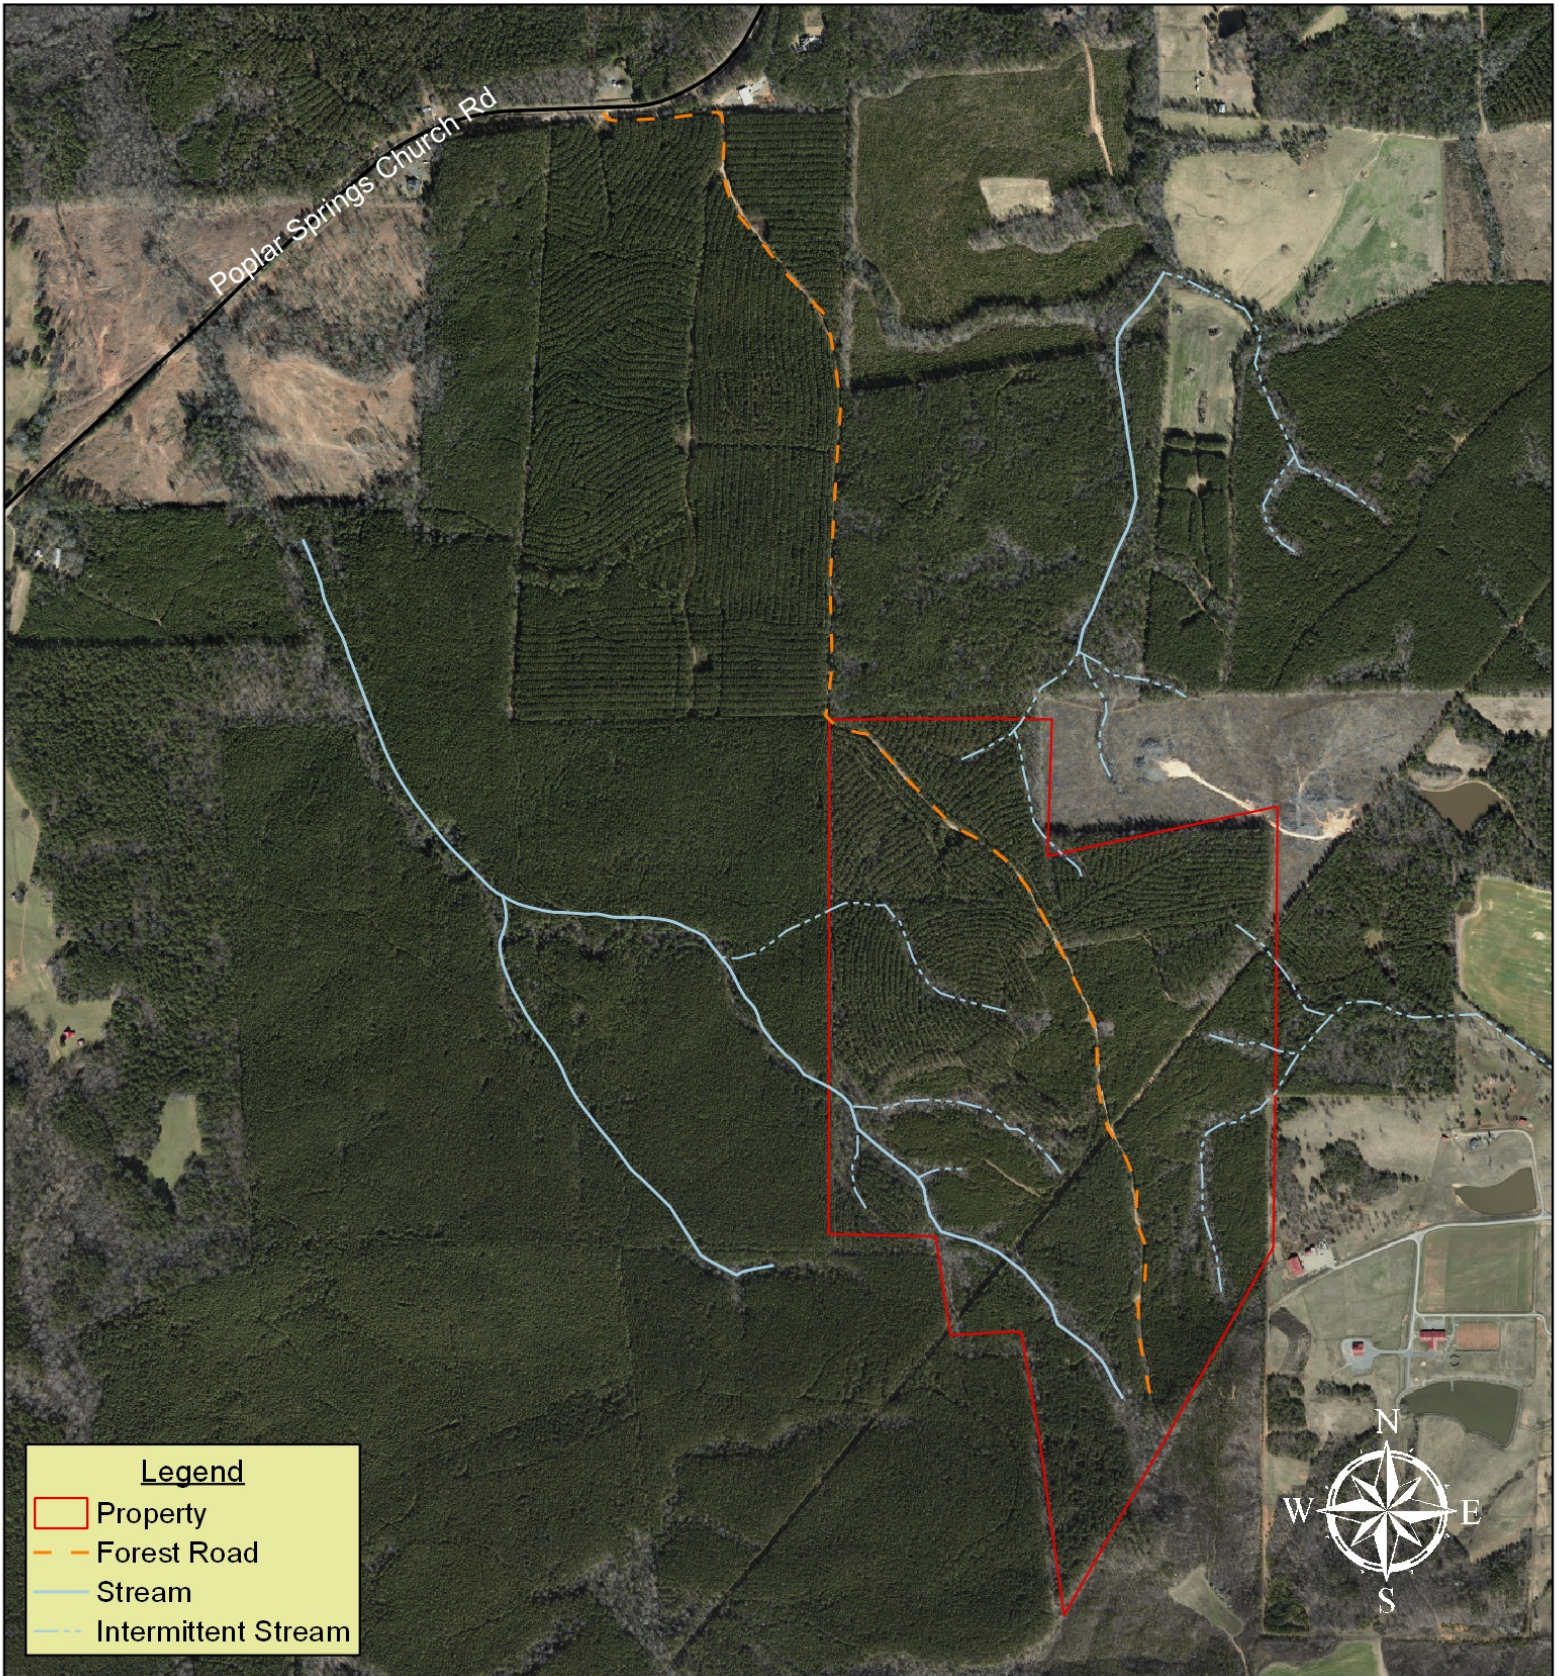

Pineland Properties, LLC Tract
Lee County, NC

Scale: 1" = 1,200'

0 600 1,200 1,800 2,400 ft

Legal Information:

PIN: 968412066300
Deed: DB 1233, PG 721
Area: 236.94+/- acres

TMM Real Estate, LLC
800 Salem Woods Dr. #101
Raleigh, NC 27615

www.tmmrealestate.com
info@tmmoc.com

919-846-7520
Date: 2021-01-12

This map is not a survey. Boundary lines were drawn from county tax maps and should be considered approximate. No warranty is made as to the completeness or accuracy of the information.