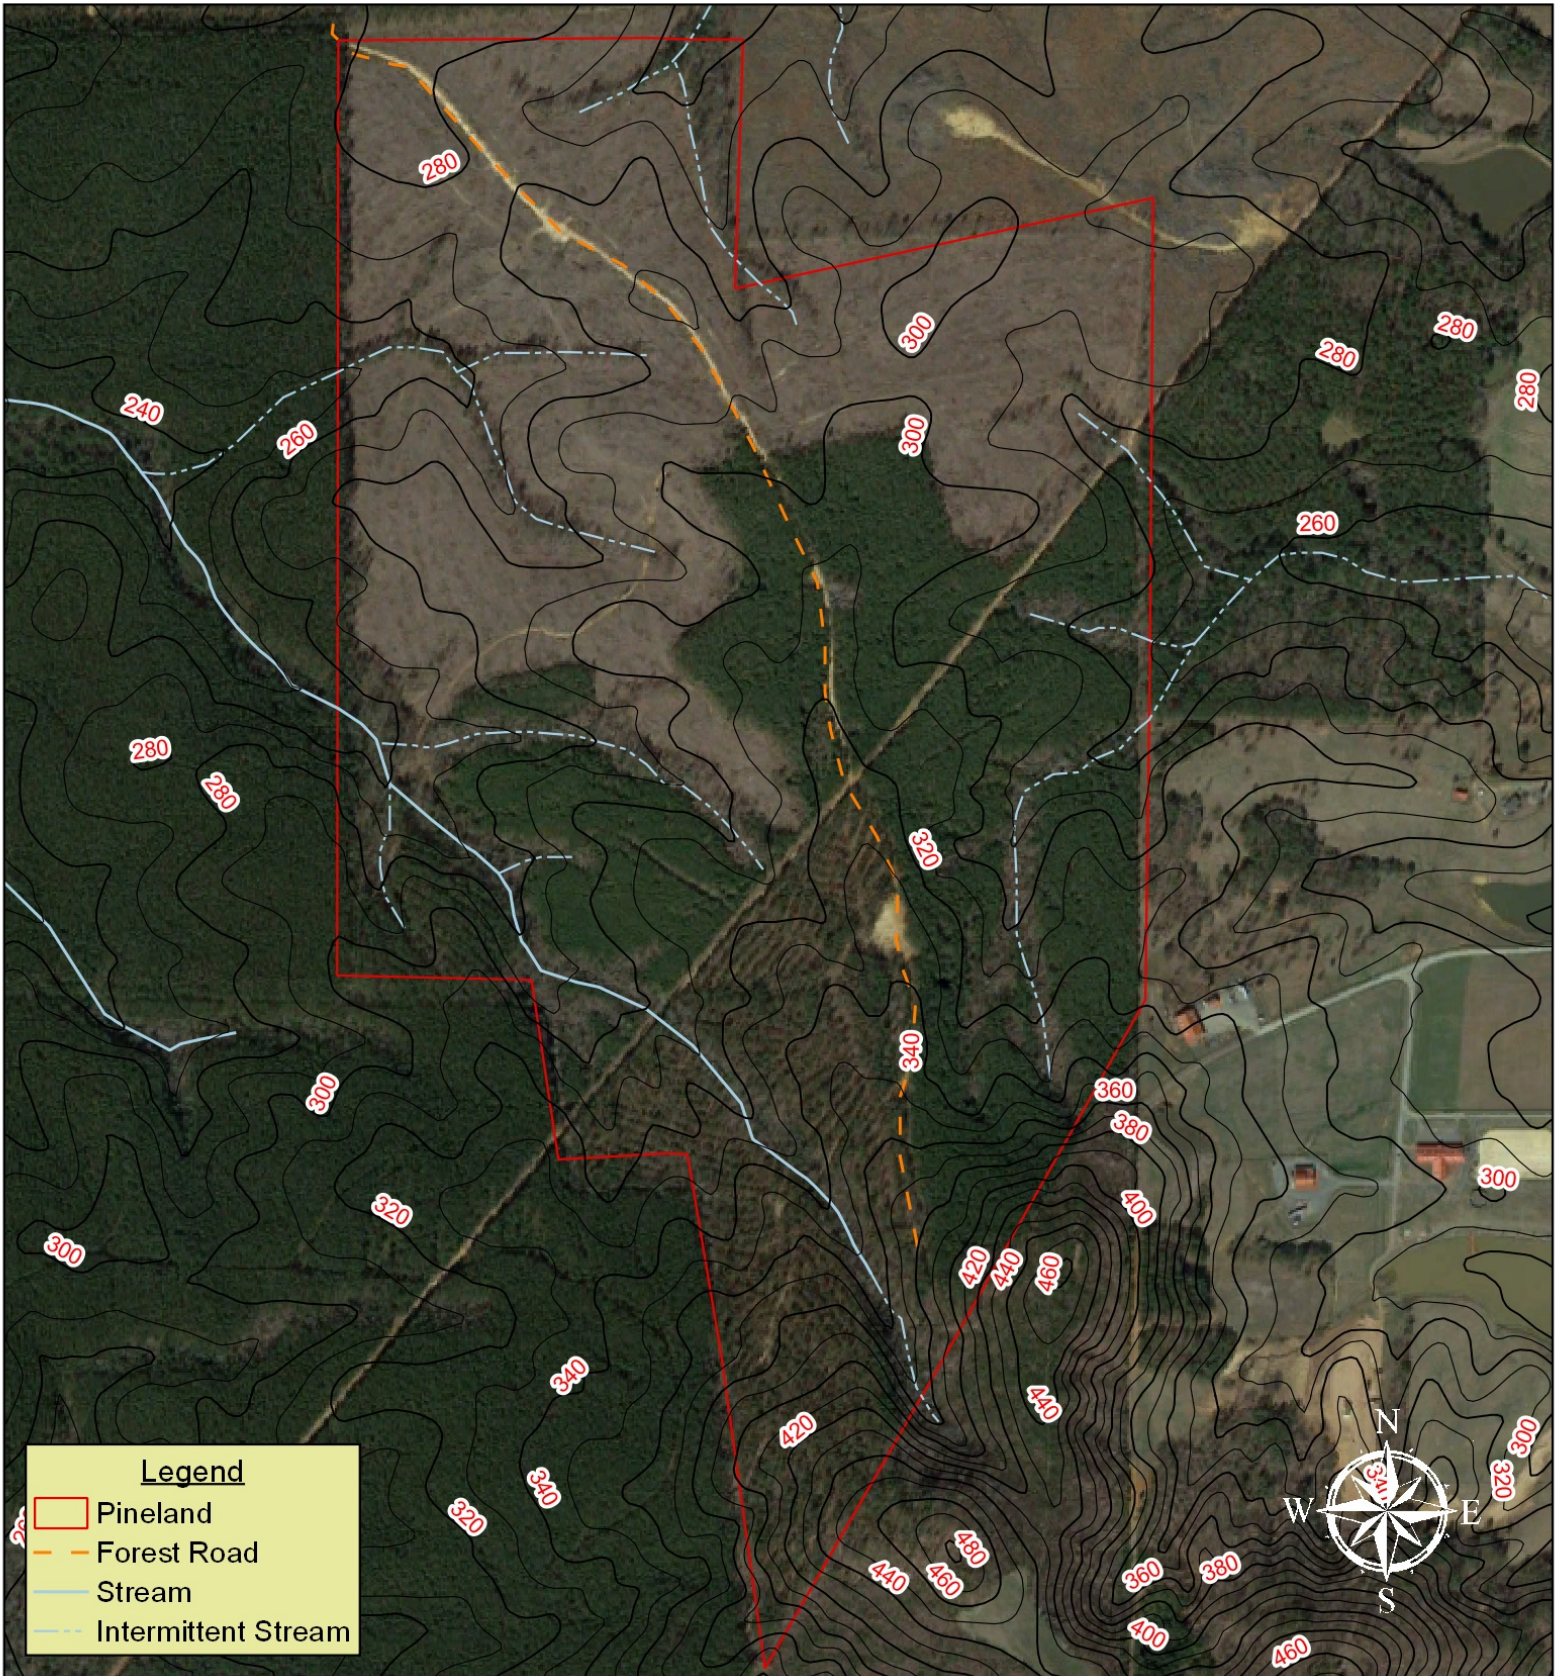

Pineland Properties, LLC Tract

Lee County, NC

Legend

- Pineland
- Forest Road
- Stream
- Intermittent Stream

Scale: 1" = 660'

0 330 660 990 1,320 ft

Legal Information:

PIN: 968412066300
Deed: DB 1233, PG 721
Area: 236.94+/- acres