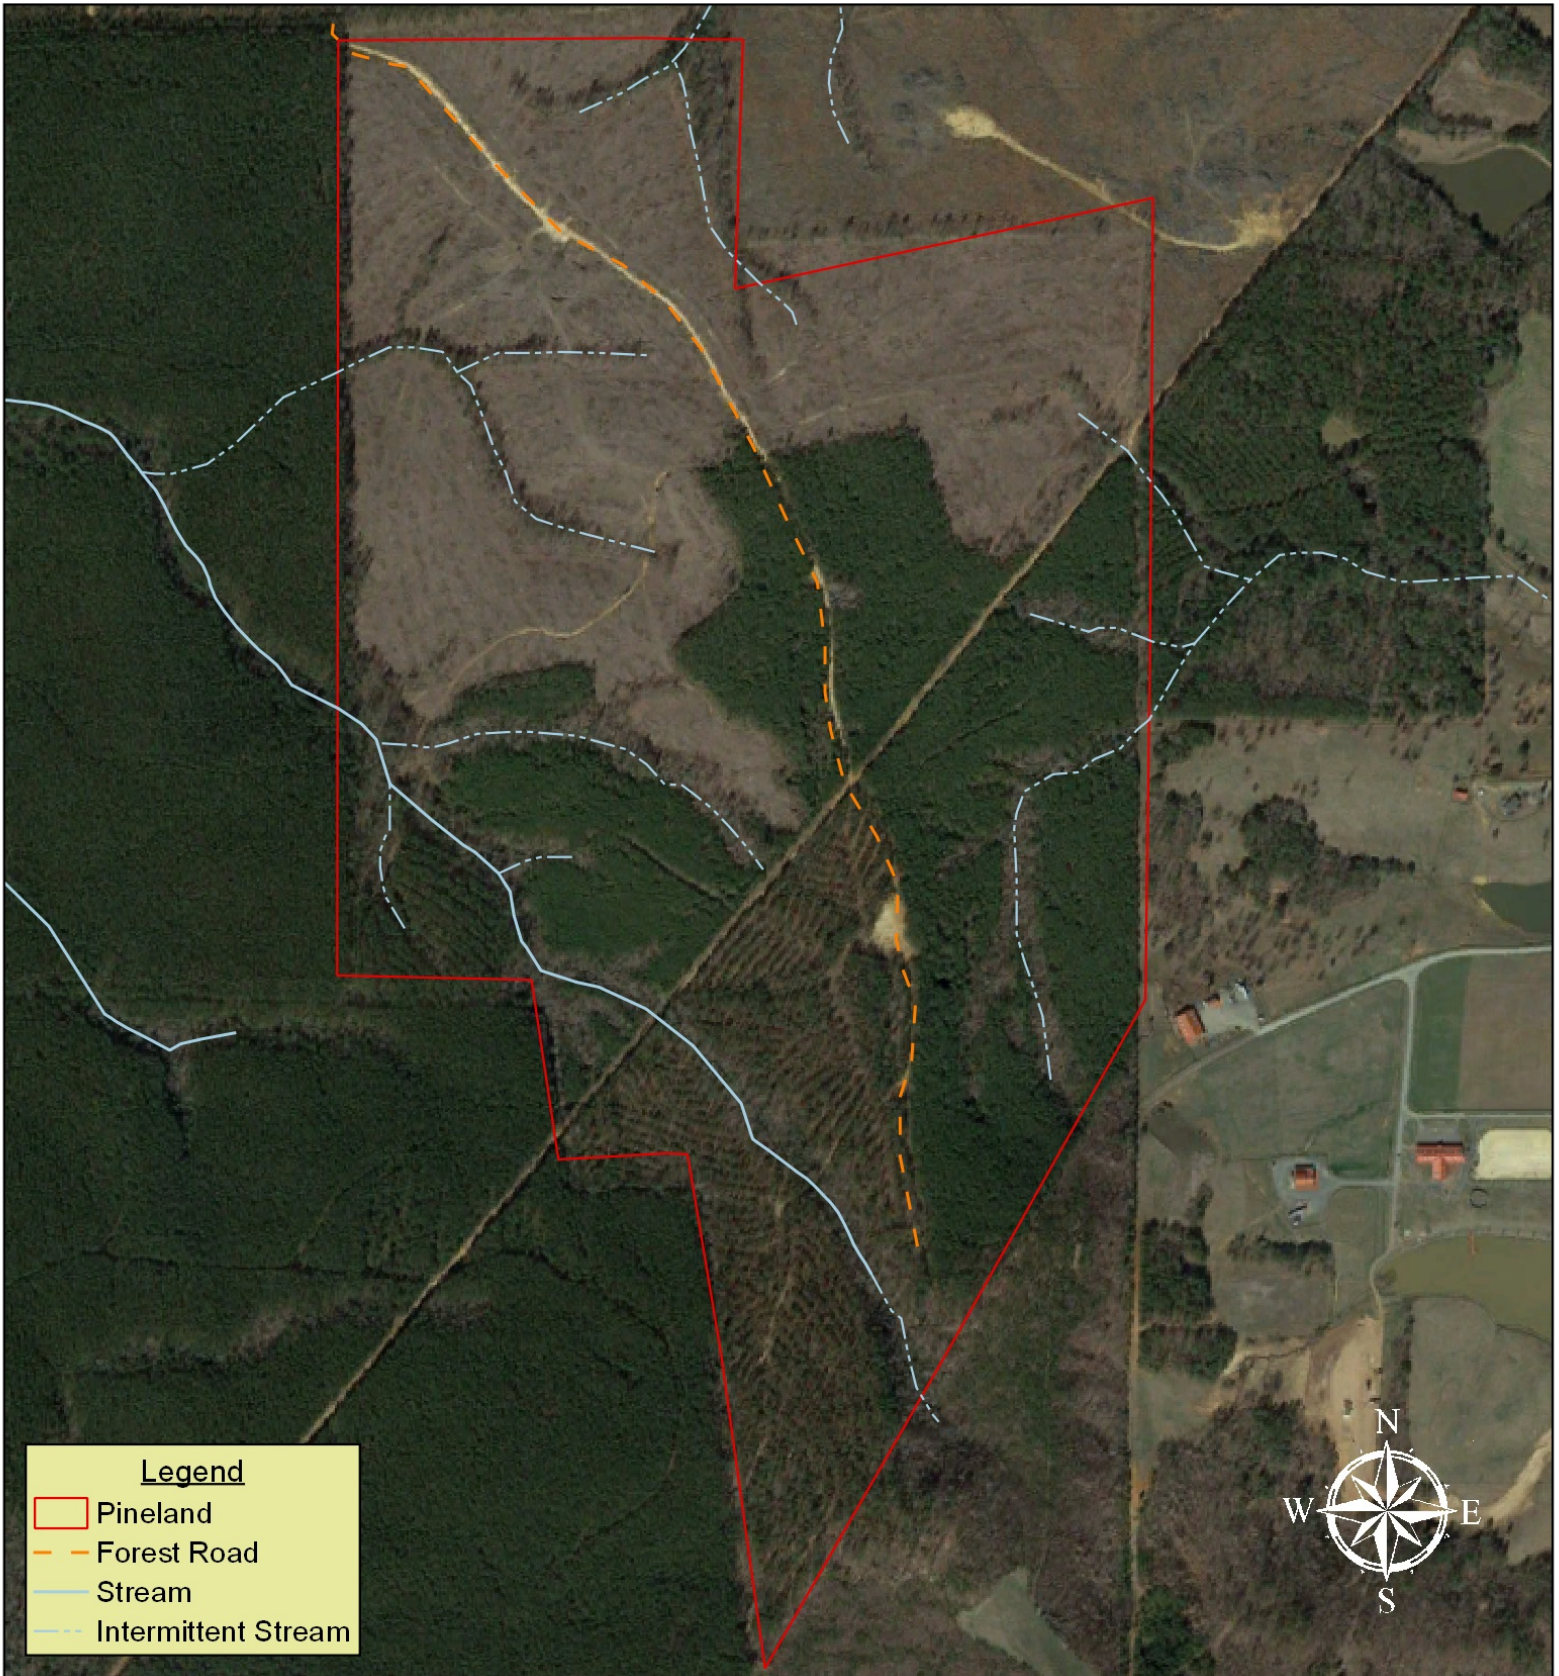

Pineland Properties, LLC Tract  
Lee County, NC

Legend

-  Pineland
-  Forest Road
-  Stream
-  Intermittent Stream

Scale: 1" = 660'

0 330 660 990 1,320 ft

Legal Information:

PIN: 968412066300  
Deed: DB 1233, PG 721  
Area: 236.94+/- acres