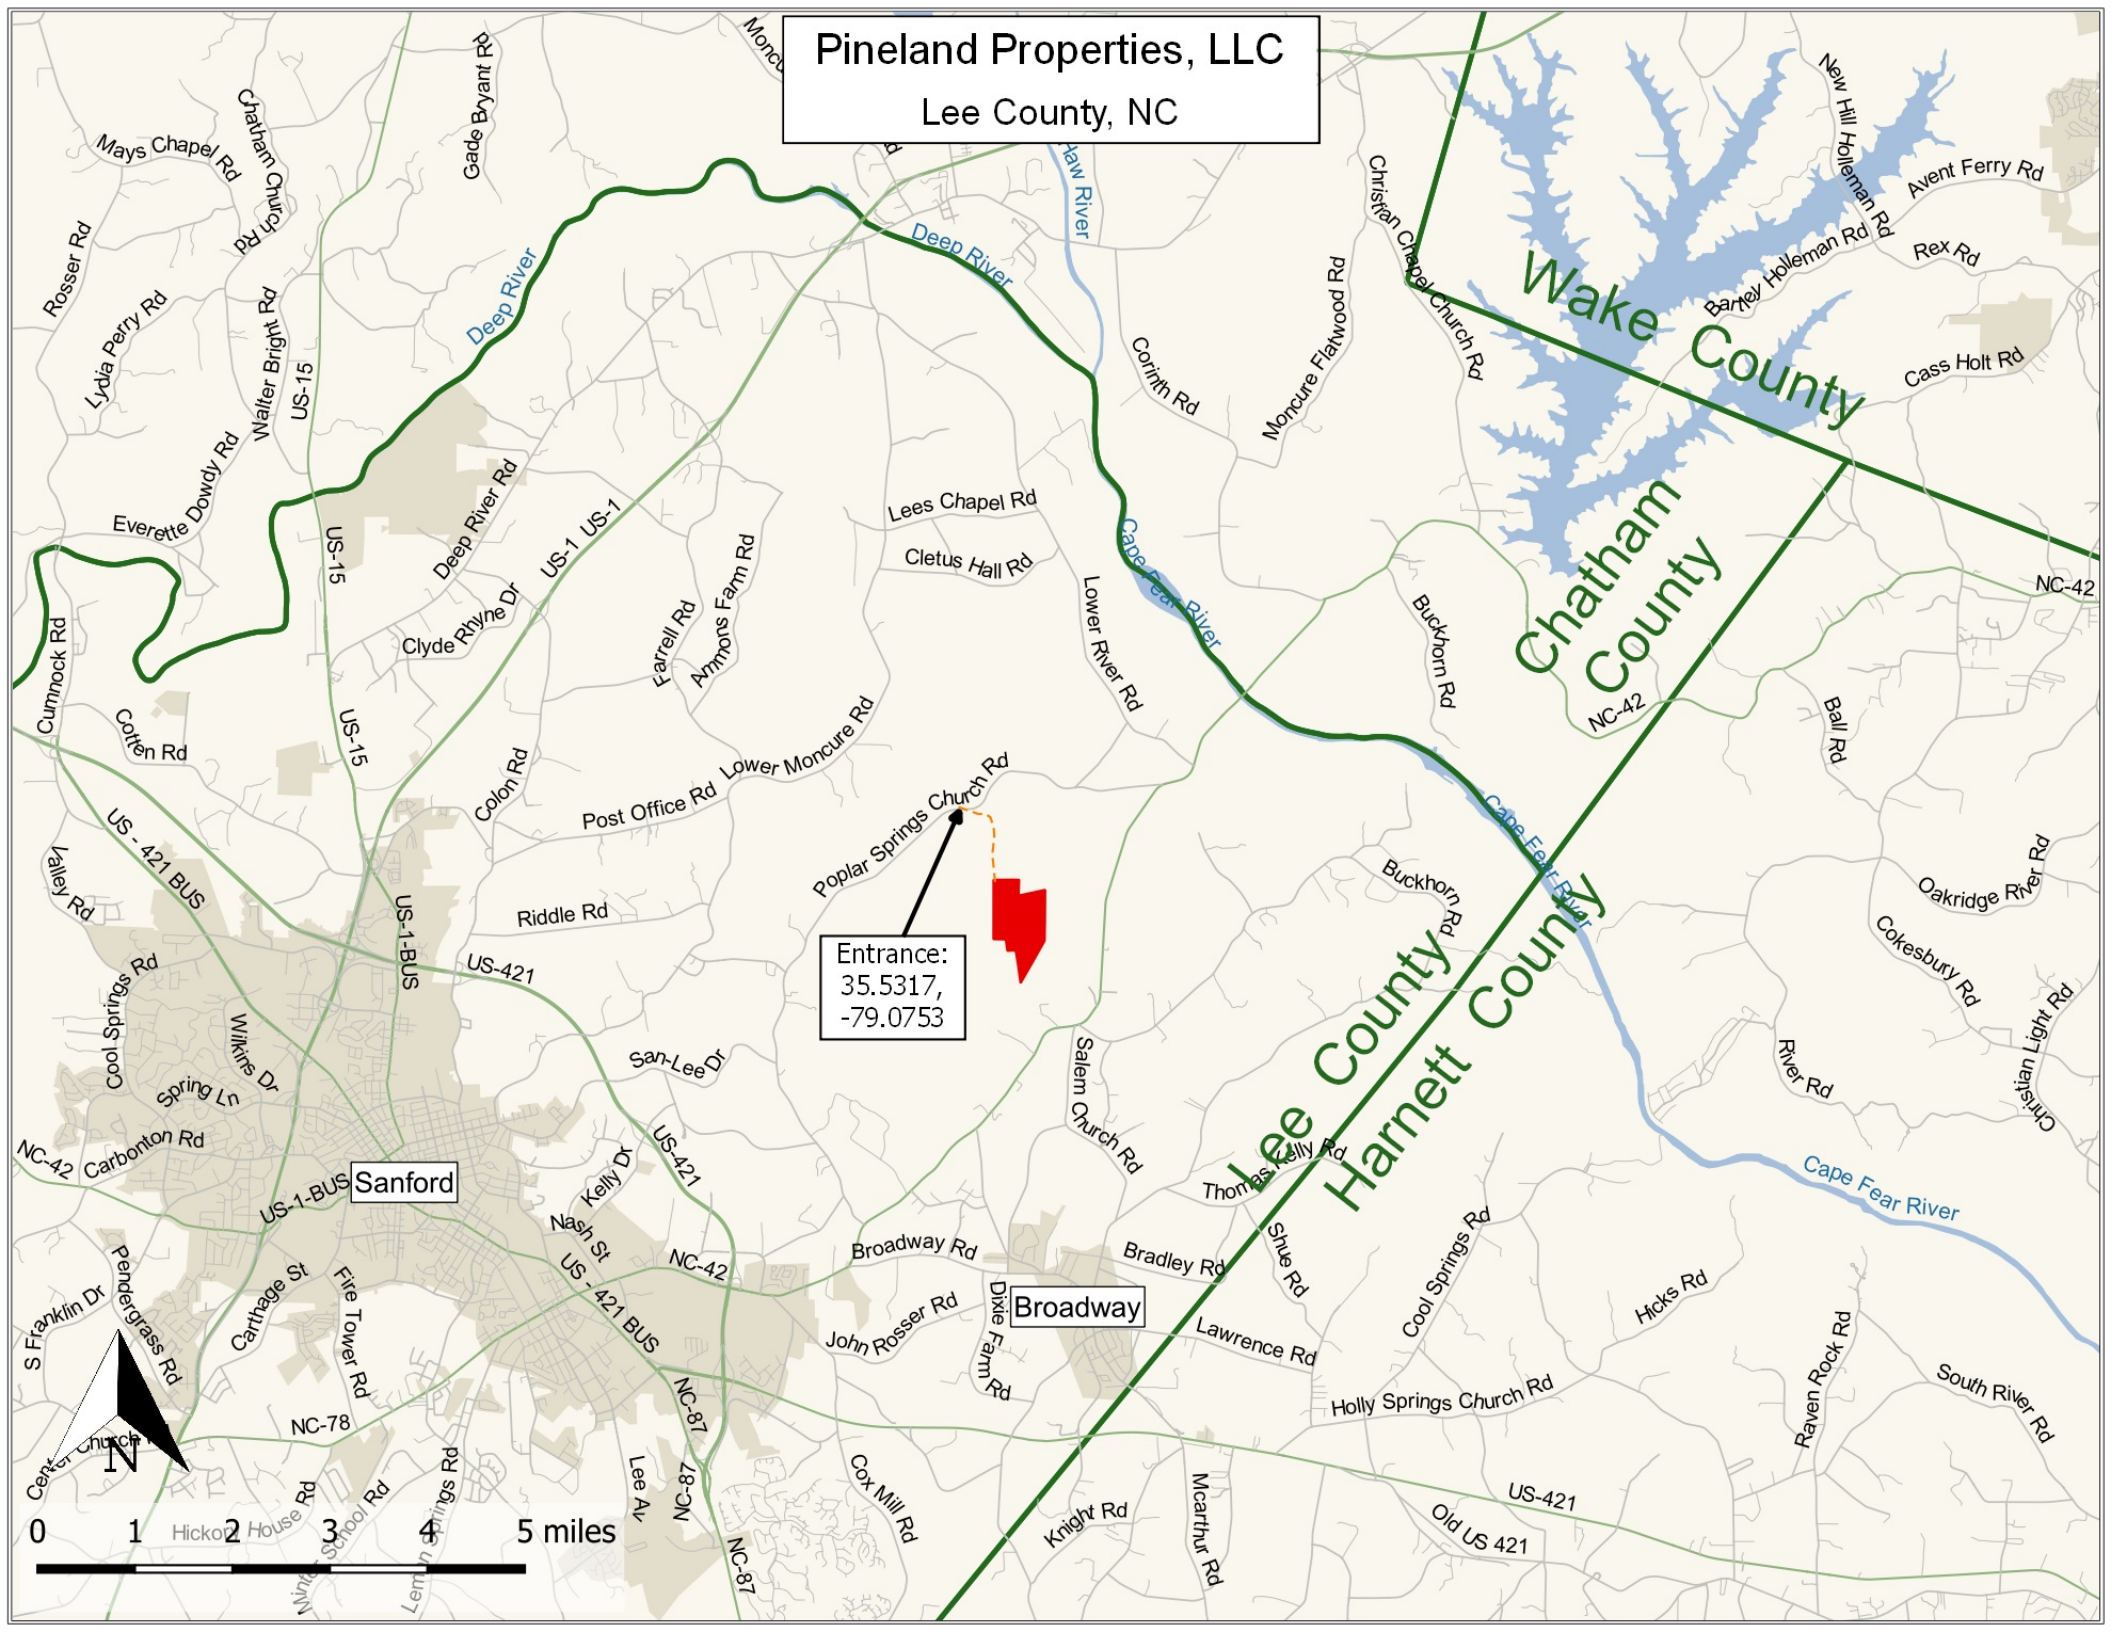

Pineland Properties, LLC
Lee County, NC

Entrance:
35.5317,
-79.0753

0 1 2 3 4 5 miles