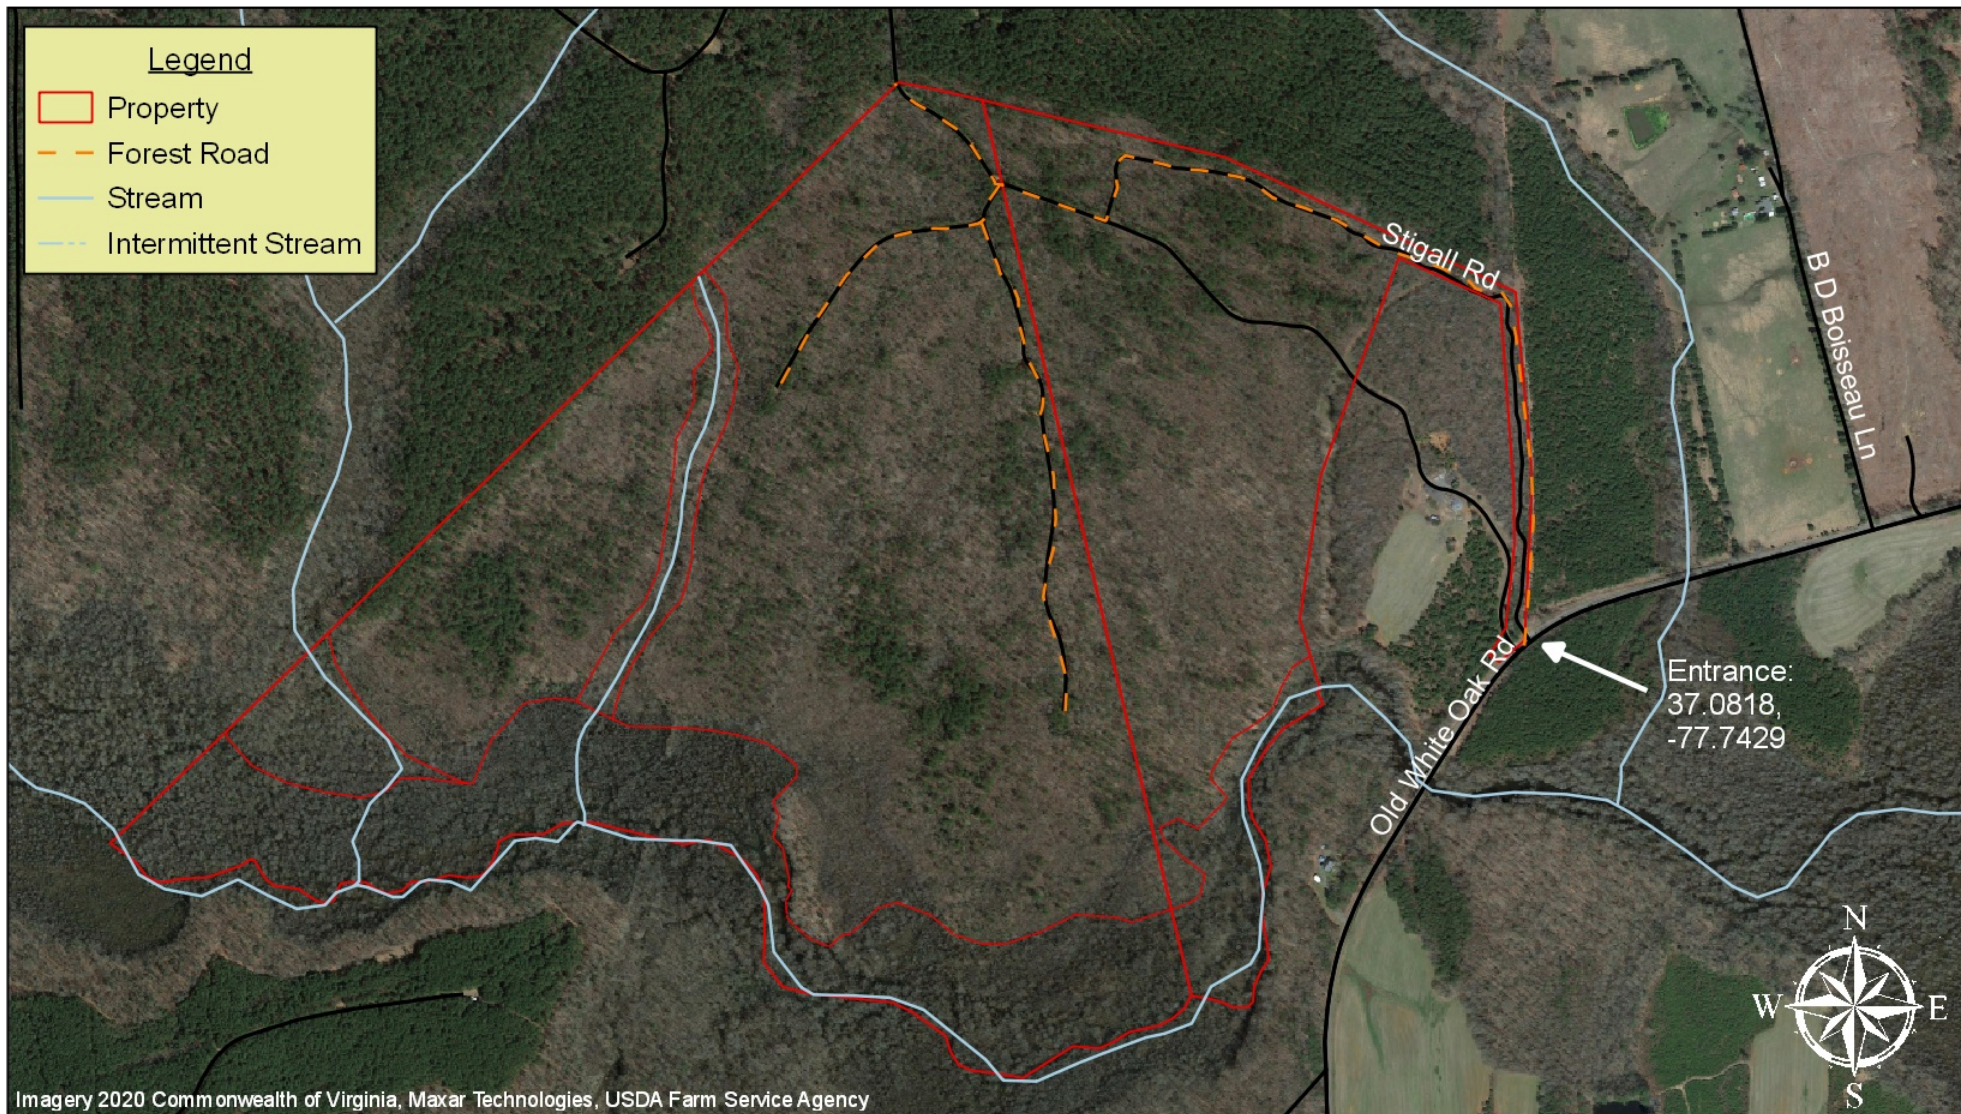

Cockrell Tracts

Dinwiddie County, NC

Imagery 2020 Commonwealth of Virginia, Maxar Technologies, USDA Farm Service Agency

Scale: 1:9,600

0 400 800 1,200 1,600 ft

Date: 2020-04-18

This map is not a survey. Boundary lines were drawn from county tax maps and should be considered approximate. No warranty is made as to the completeness or accuracy of the information.