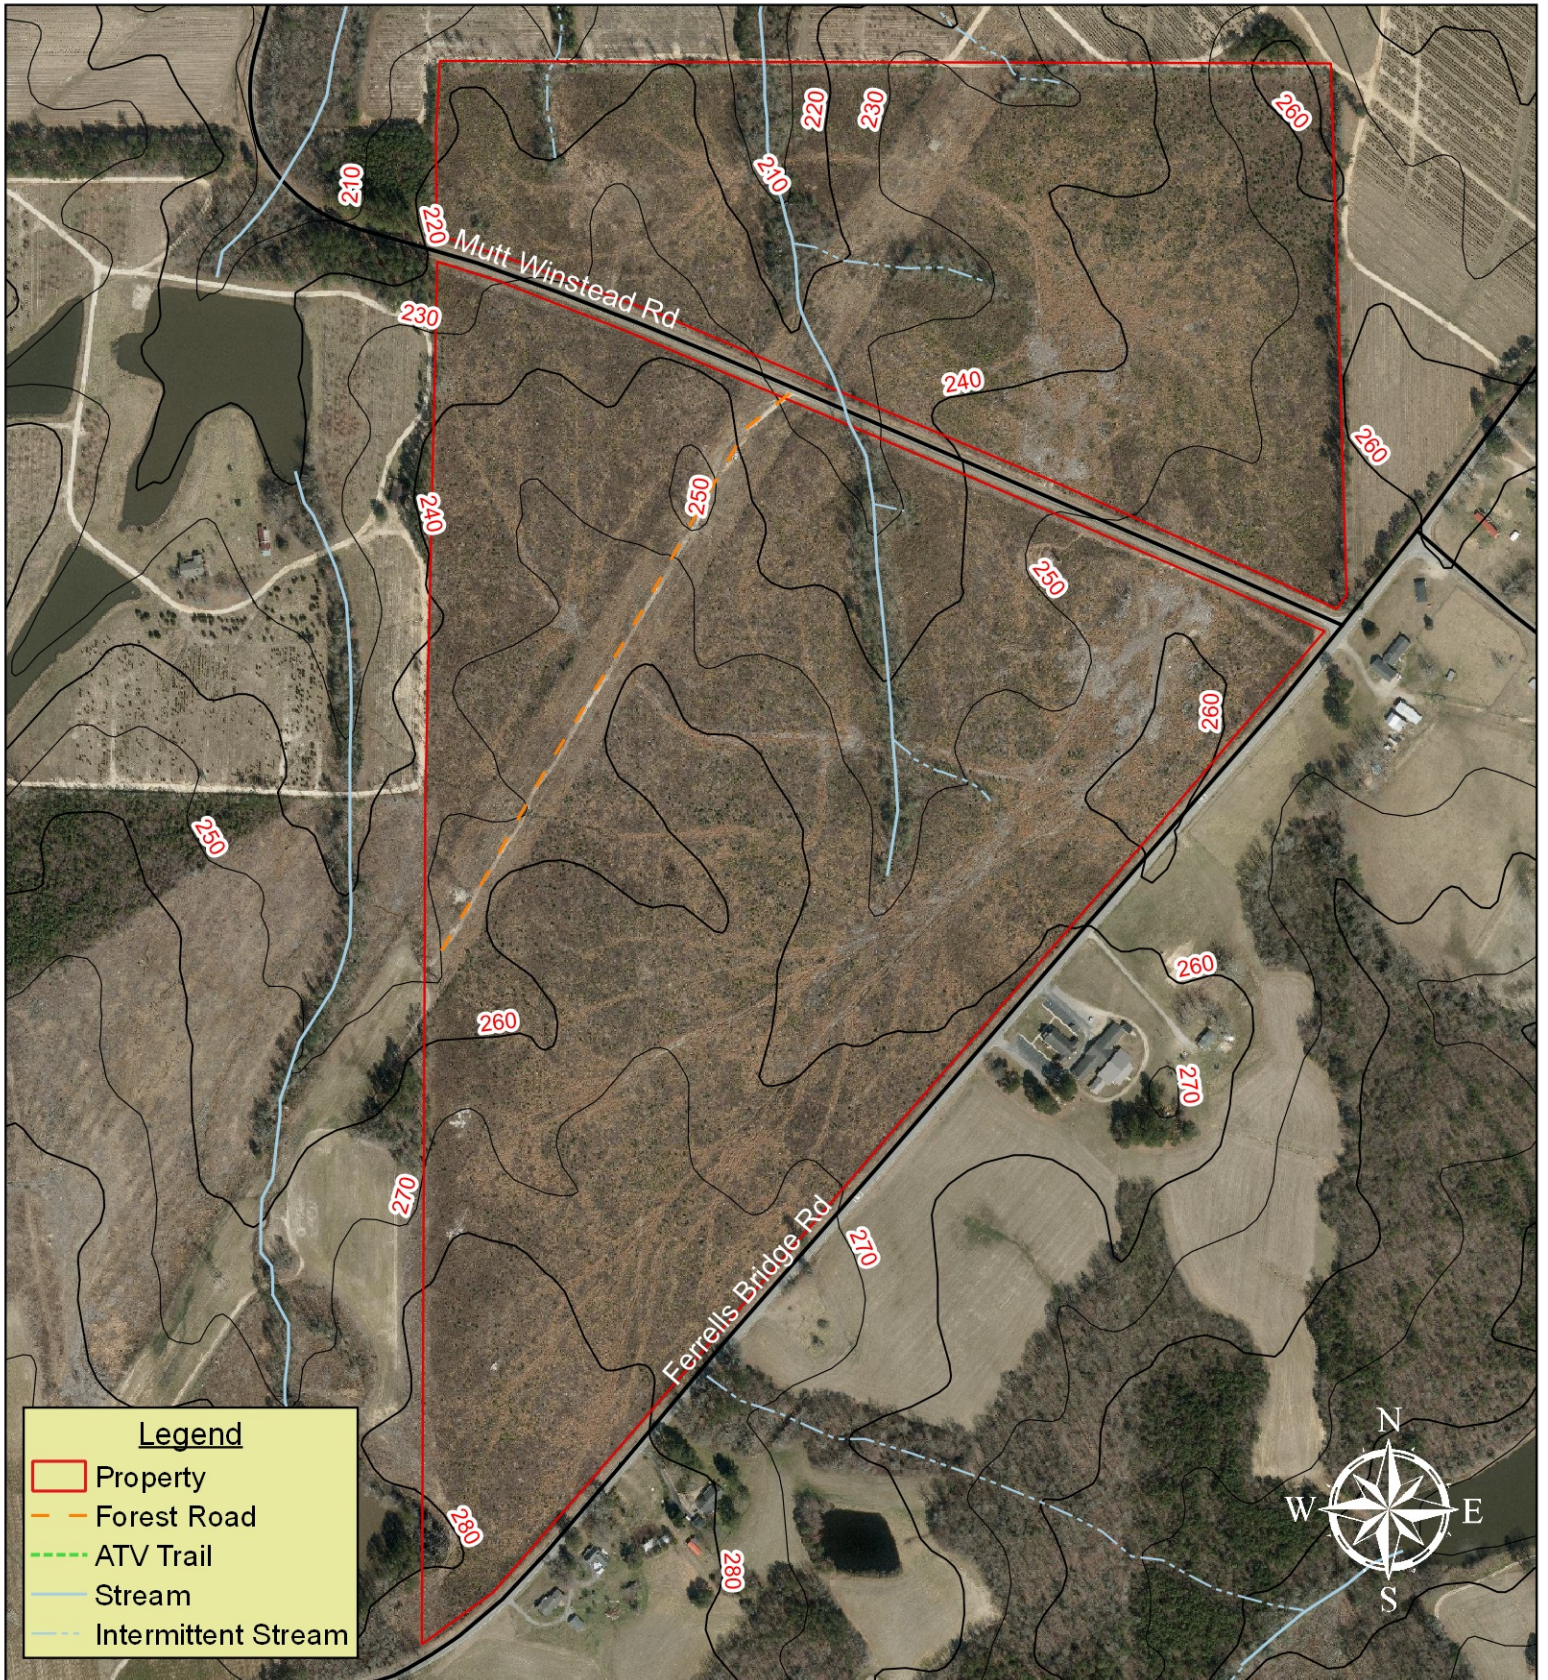

Kline Heirs & Lea Tract

Franklin County, NC

Legal Information:

PID: 4035
Area: 155+/- acres

TMM Real Estate, LLC

800 Salem Woods Dr. #101
Raleigh, NC 27615

www.tmmrealestate.com

info@tmmoc.com

919-846-7520

Date: 2023-03-08

This map is not a survey. Boundary lines were drawn from county tax maps and should be considered approximate. No warranty is made as to the completeness or accuracy of the information.