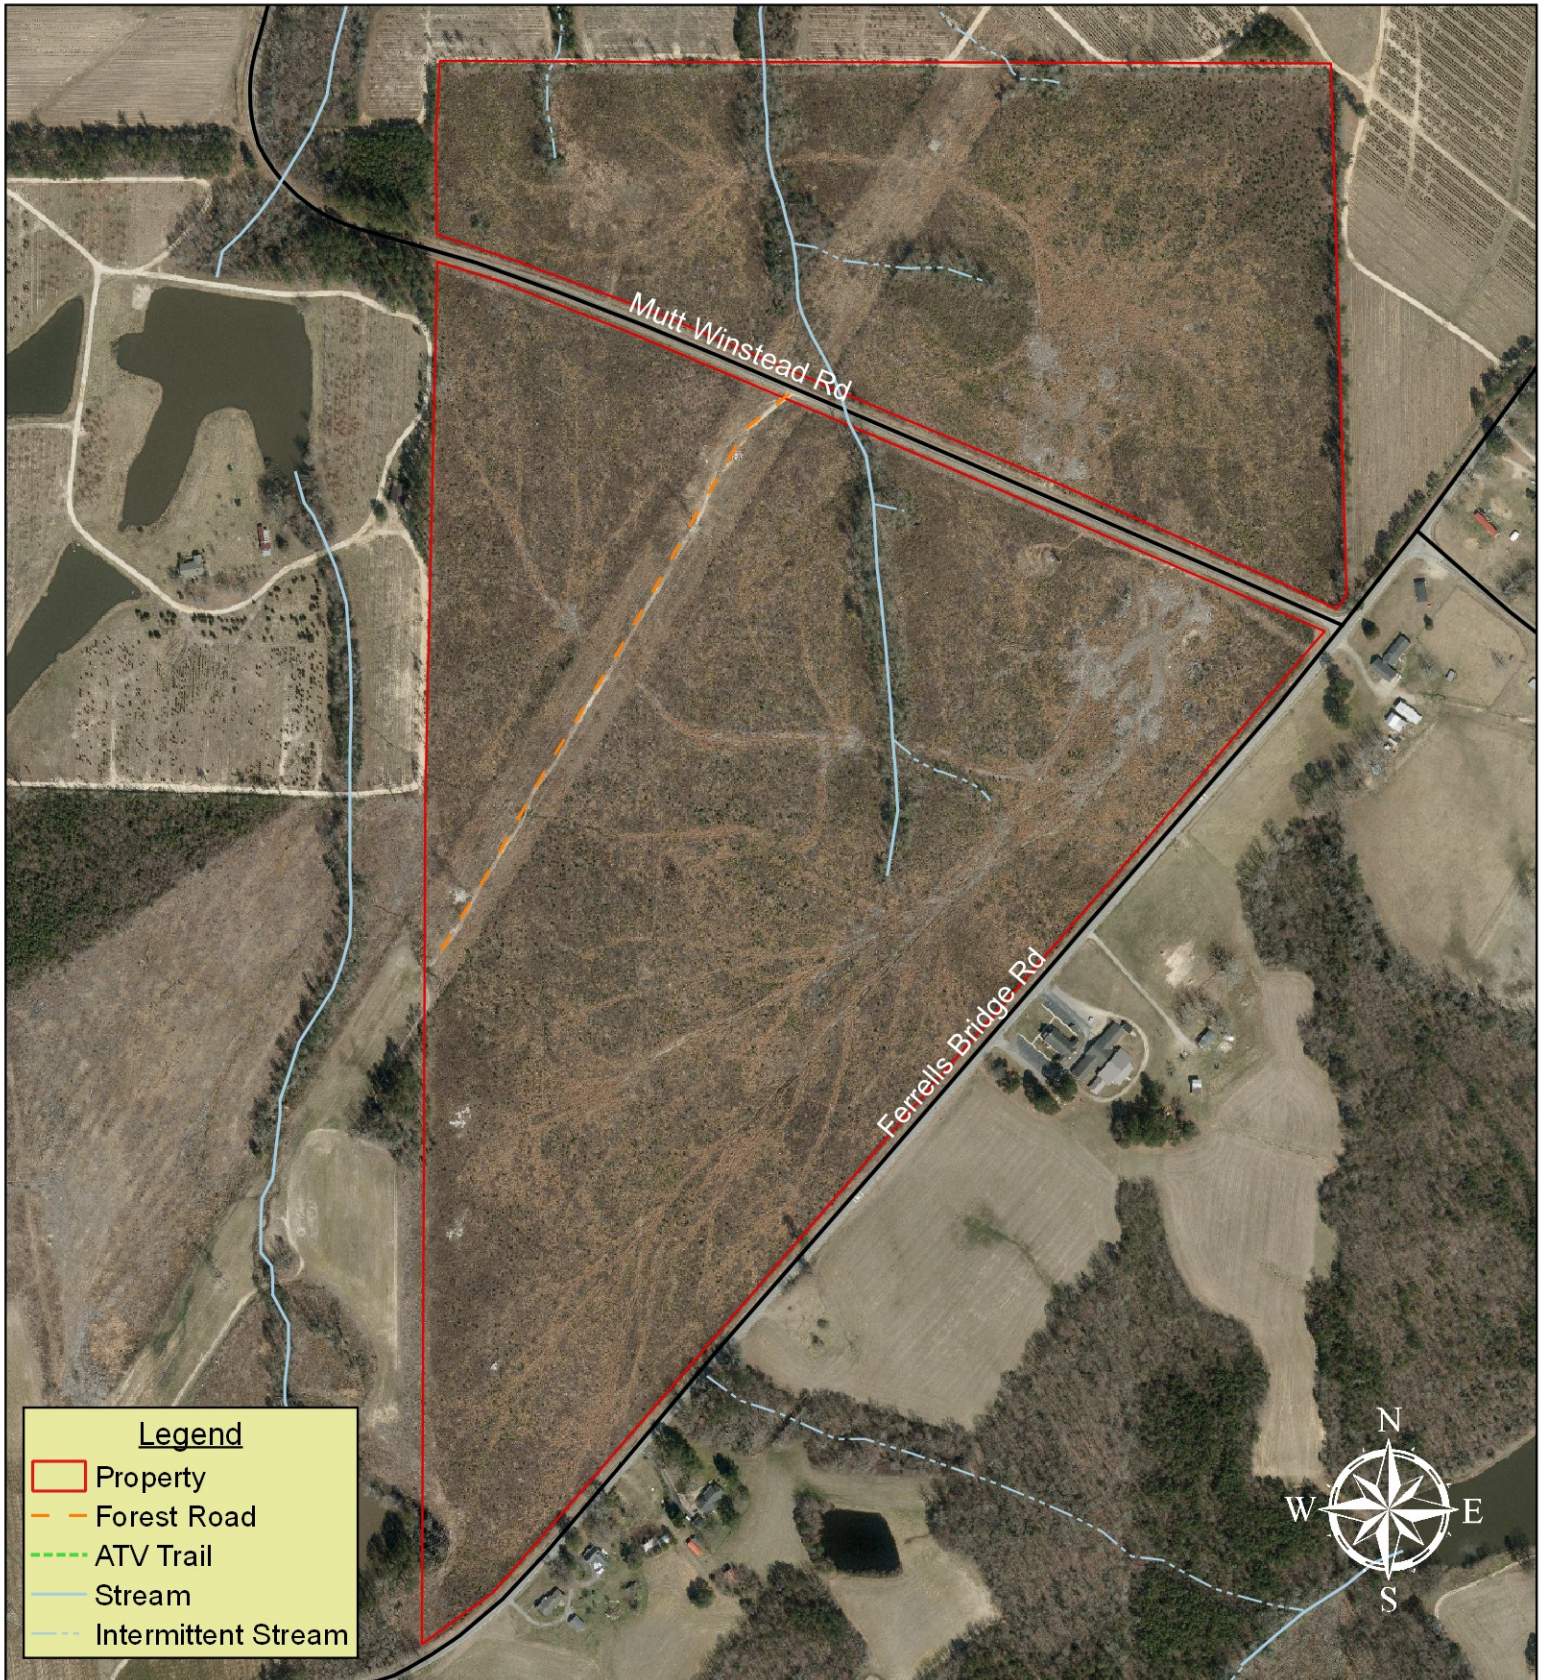

Kline Heirs & Lea Tract
Franklin County, NC

Legend

- Property
- Forest Road
- ATV Trail
- Stream
- Intermittent Stream

Legal Information:
PID: 4035
Area: 155+/- acres

TMM Real Estate, LLC
800 Salem Woods Dr. #101
Raleigh, NC 27615
www.tmmrealestate.com
info@tmmoc.com
919-846-7520
Date: 2023-03-08

This map is not a survey. Boundary lines were drawn from county tax maps and should be considered approximate. No warranty is made as to the completeness or accuracy of the information.