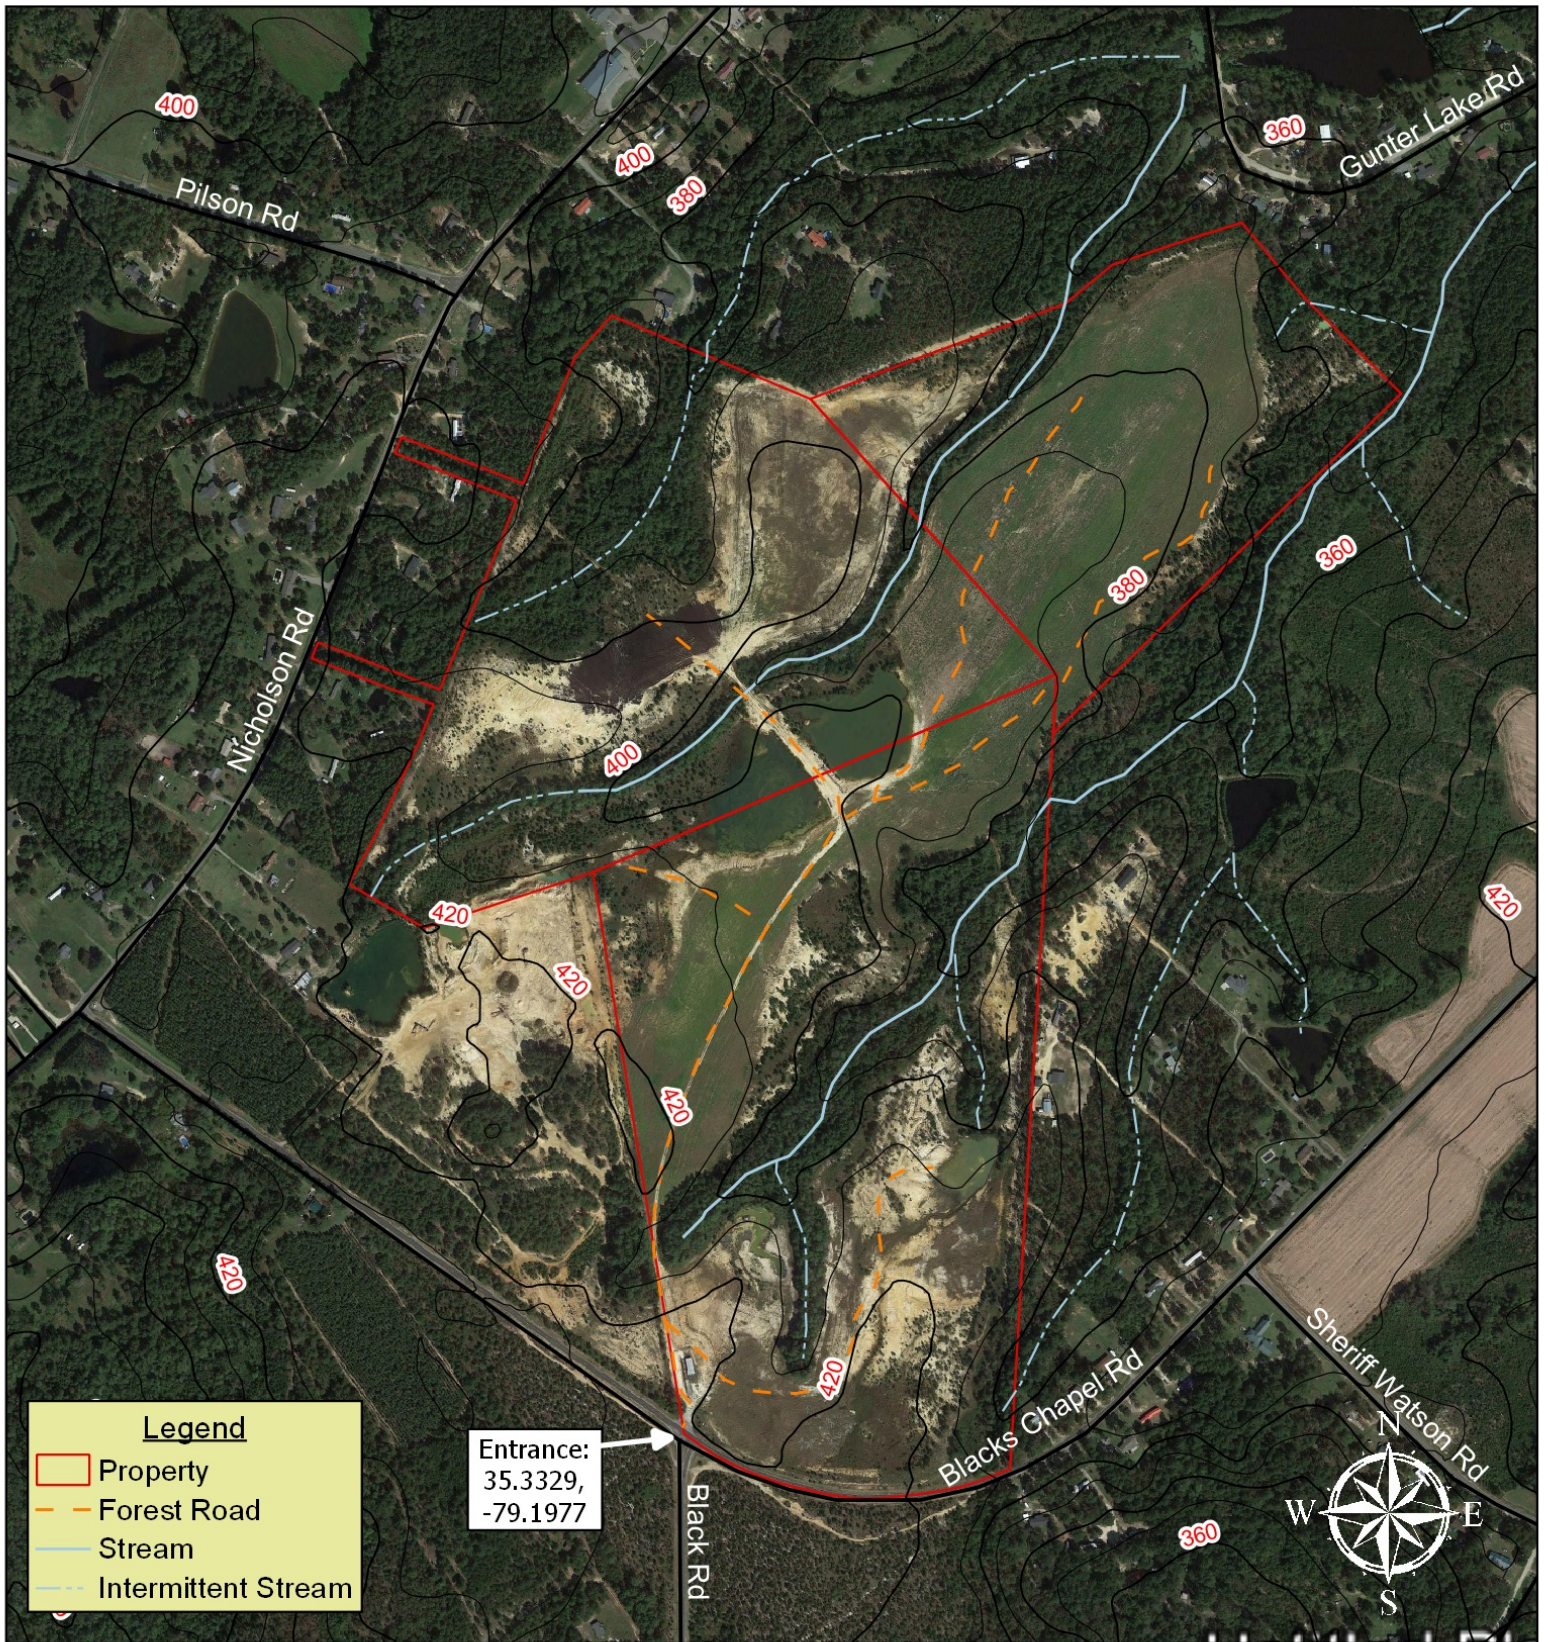

Branch Tracts

Lee County, NC

Legend

- Property
- Forest Road
- Stream
- Intermittent Stream

Entrance:
35.3329,
-79.1977

Legal Information:

PIN: 9547-15-5252, 9547-29-4481,
9547-19-1031

Deed Book/Page: 1513/837

Plat Book/Page: 7/70G, 2007/100, 9/68

Area: 173.98+/- acres

Scale: 1" = 660'

0 330 660 990 1,320 ft

This map is not a survey. Boundary lines were drawn from county tax maps and should be considered approximate. No warranty is made as to the completeness or accuracy of the information.