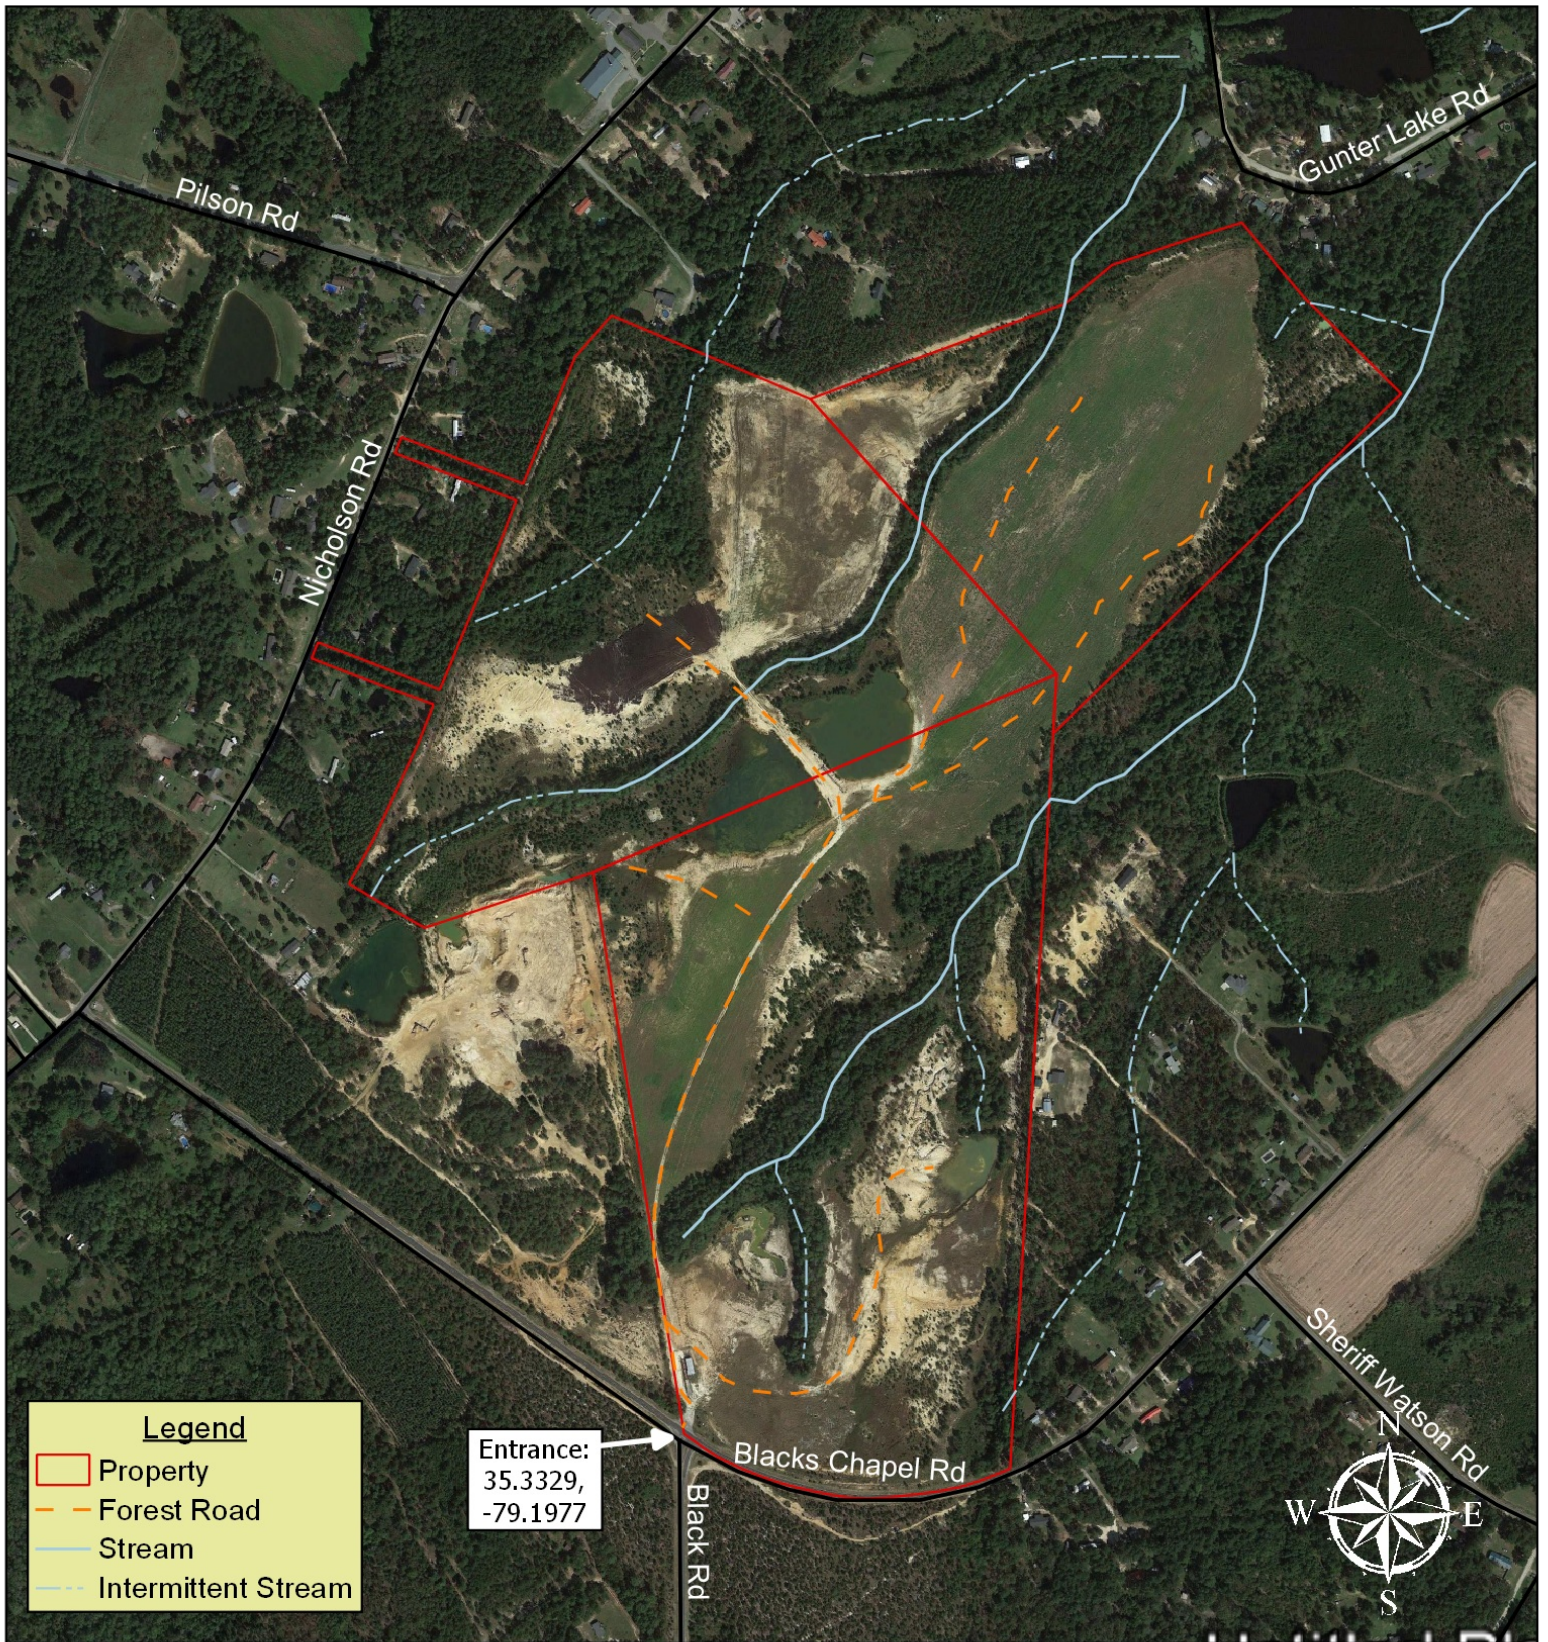

Branch Tracts

Lee County, NC

Legend

- Property
- Forest Road
- Stream
- Intermittent Stream

Entrance:
35.3329,
-79.1977

Legal Information:

PIN: 9547-15-5252, 9547-29-4481,
9547-19-1031

Deed Book/Page: 1513/837

Plat Book/Page: 7/70G, 2007/100, 9/68

Area: 173.98+/- acres

Scale: 1" = 660'

0 330 660 990 1,320 ft

This map is not a survey. Boundary lines were drawn from county tax maps and should be considered approximate. No warranty is made as to the completeness or accuracy of the information.