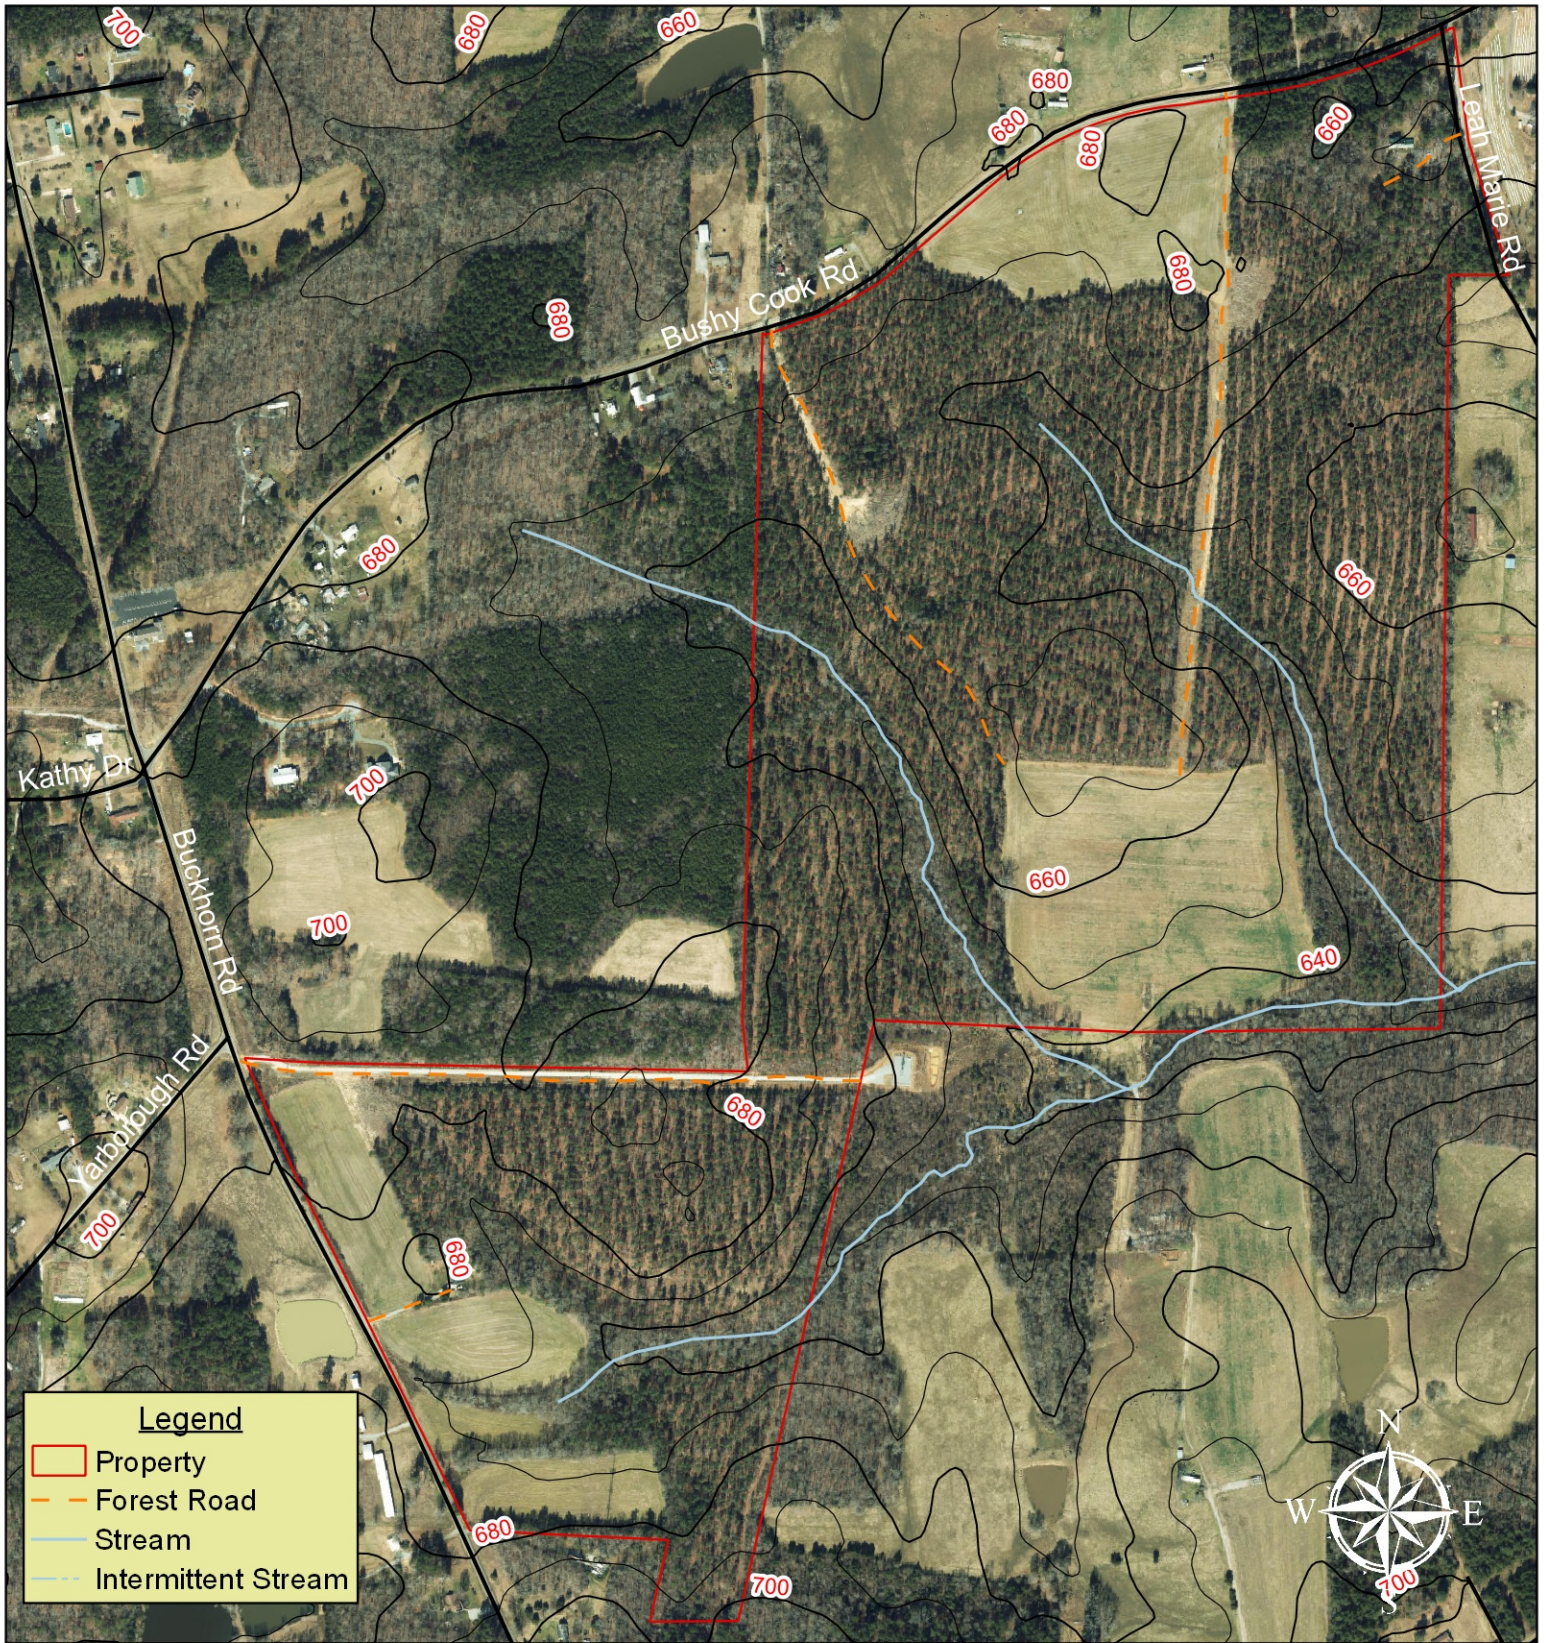

Buckhorn Properties Partners, LLC Tract

Orange County, NC

Legal Information:

PIN: 9833996579
Deed Book/Page: 5408/233
Plat Book/Page: 117/63
Deed Area: 228.29+/- acres

Scale: 1" = 660'

0 330 660 990 1,320 ft

This map is not a survey. Boundary lines were drawn from county tax maps and should be considered approximate. No warranty is made as to the completeness or accuracy of the information.

TMM Real Estate, LLC