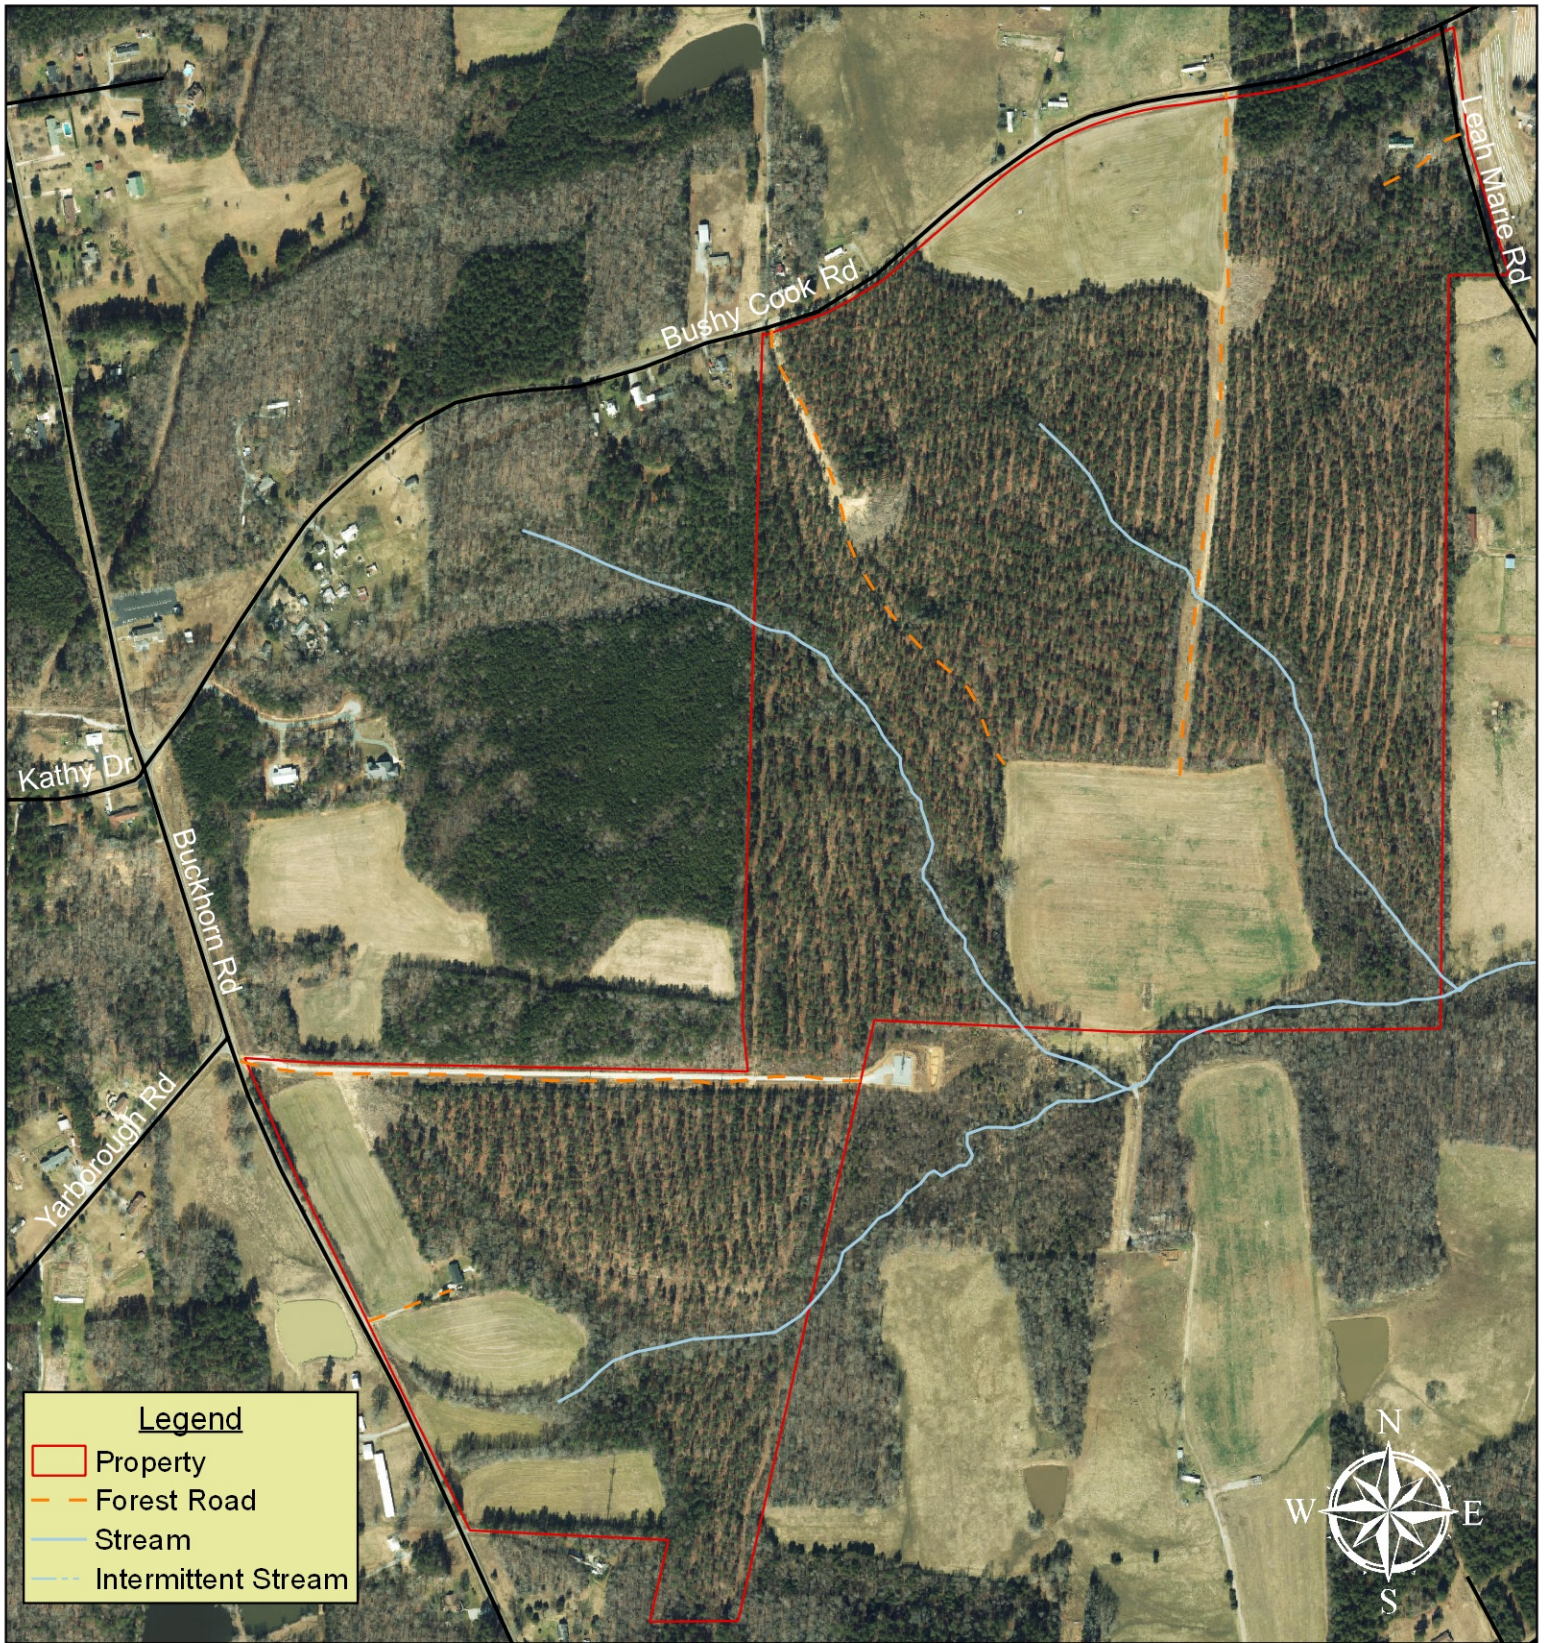

Buckhorn Properties Partners, LLC Tract

Orange County, NC

Legal Information:

PIN: 9833996579
Deed Book/Page: 5408/233
Plat Book/Page: 117/63
Deed Area: 228.29+/- acres

Scale: 1" = 660'

0 330 660 990 1,320 ft