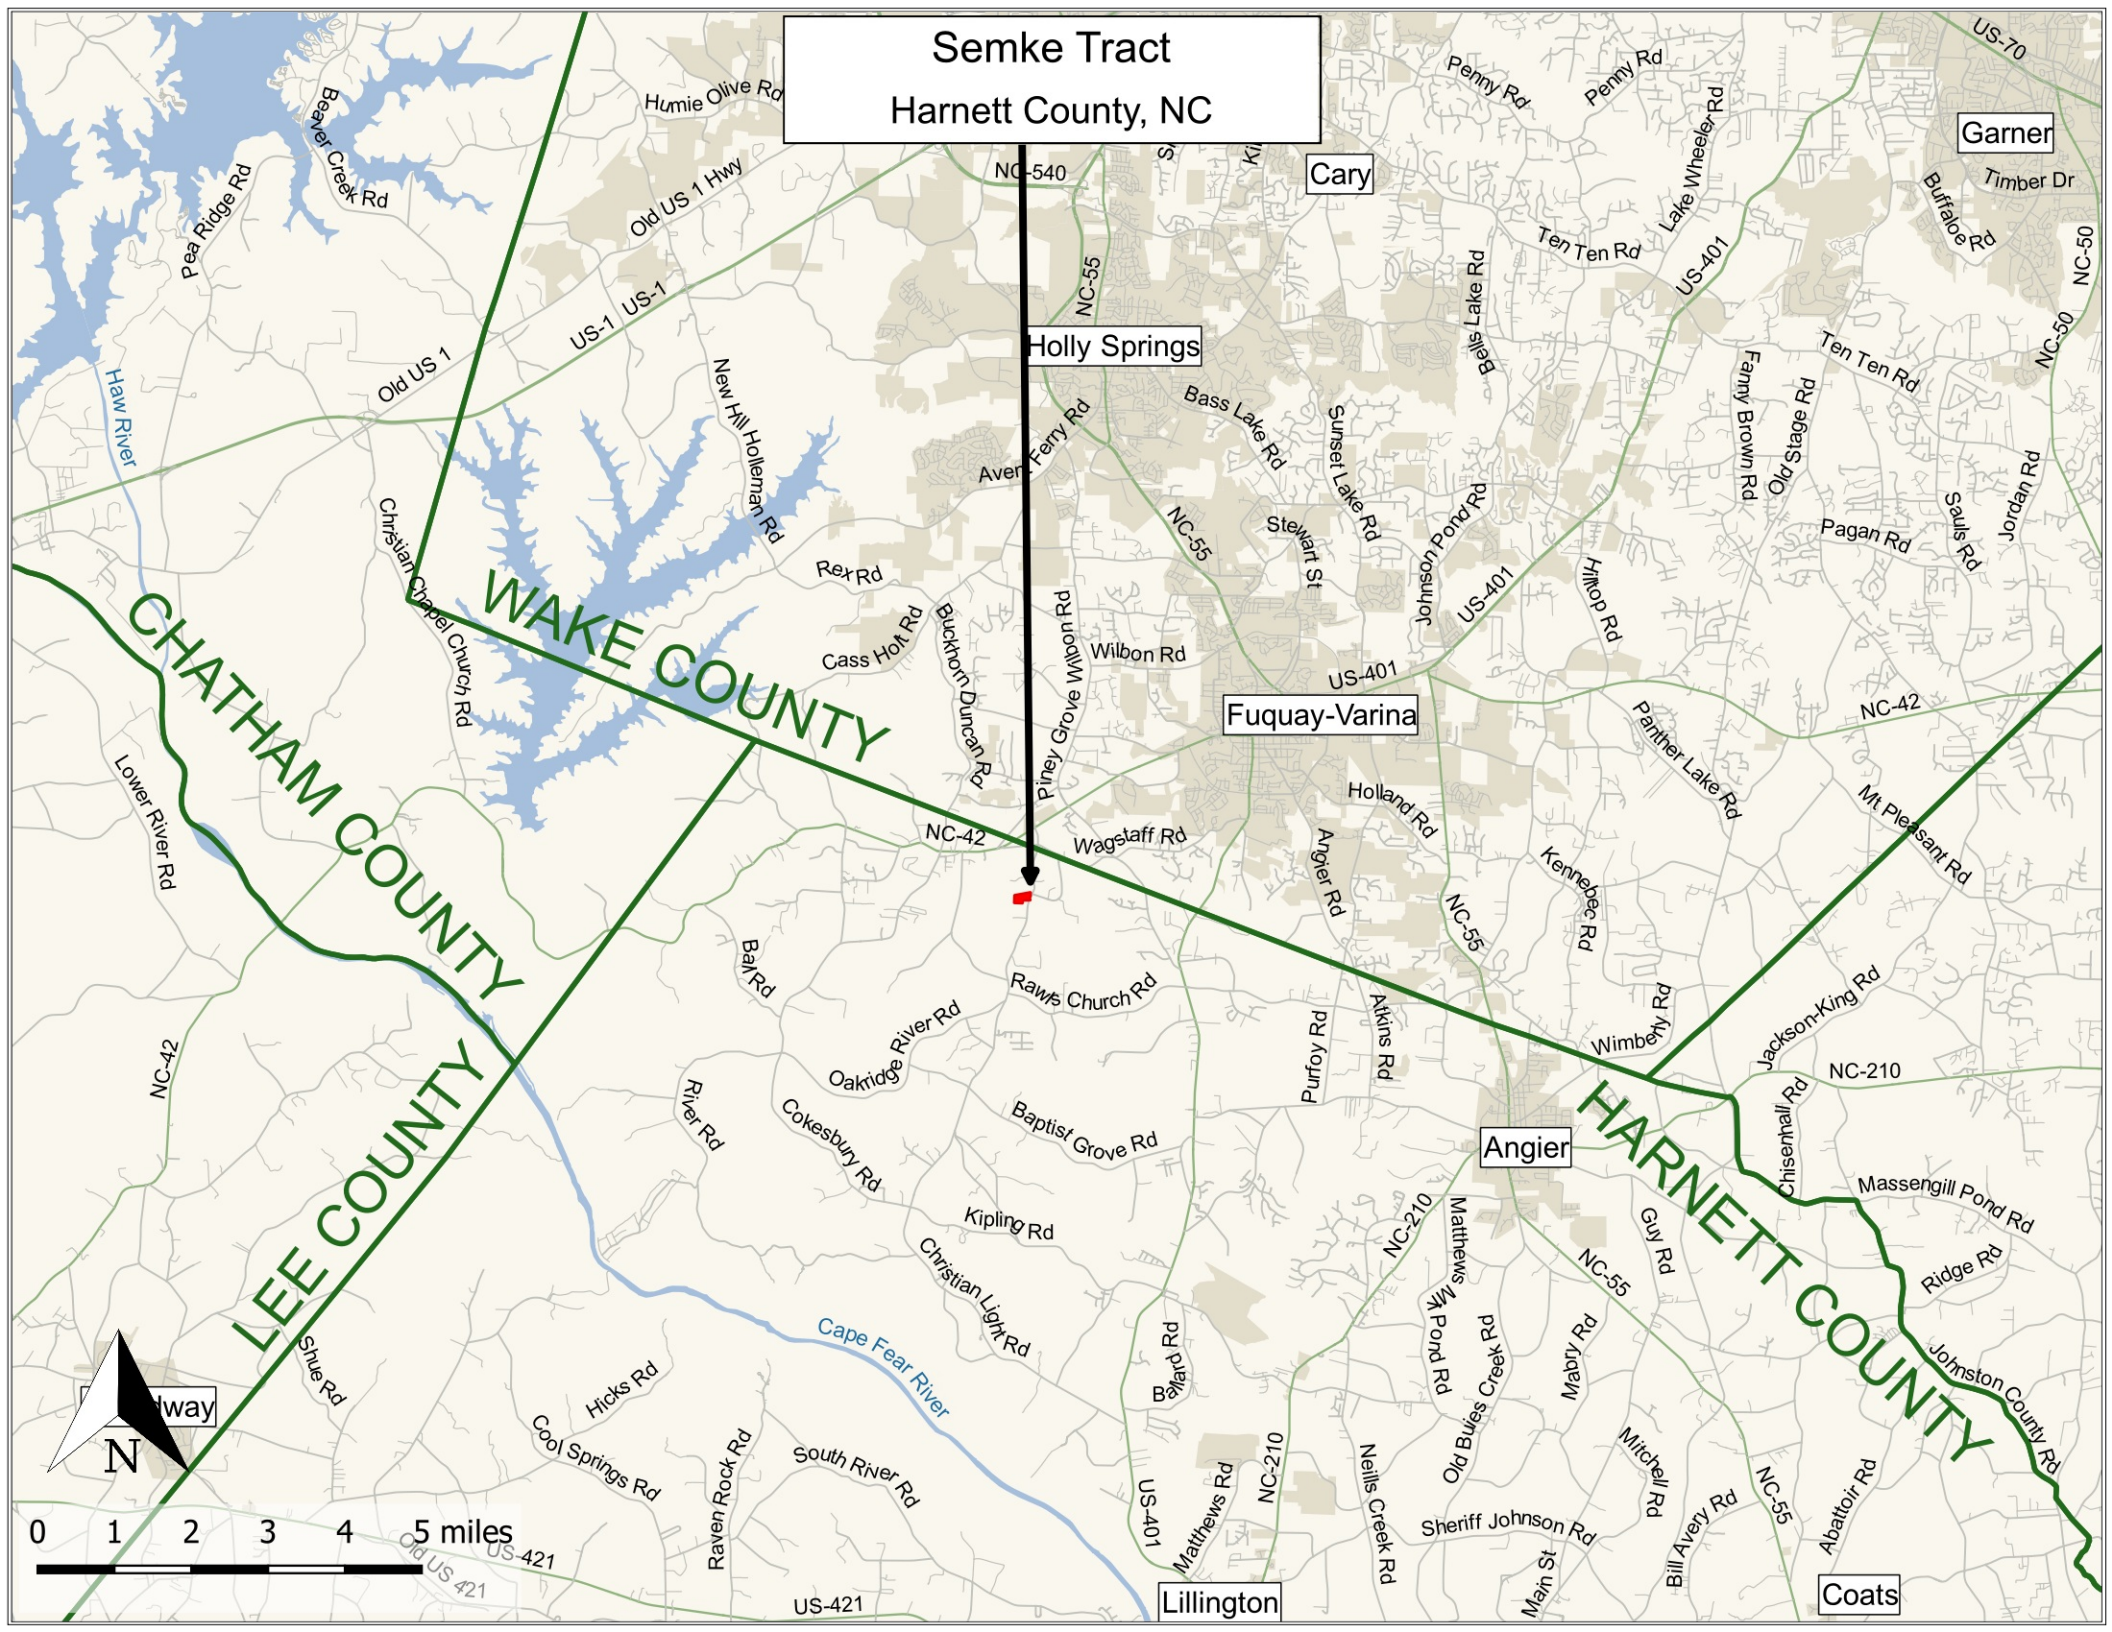

Semke Tract  
Harnett County, NC

Cary

Holly Springs

Fuquay-Varina

Angier

Lillington

Coats

Garner

CHATHAM COUNTY

WAKE COUNTY

LEE COUNTY

HARNETT COUNTY

0 1 2 3 4 5 miles