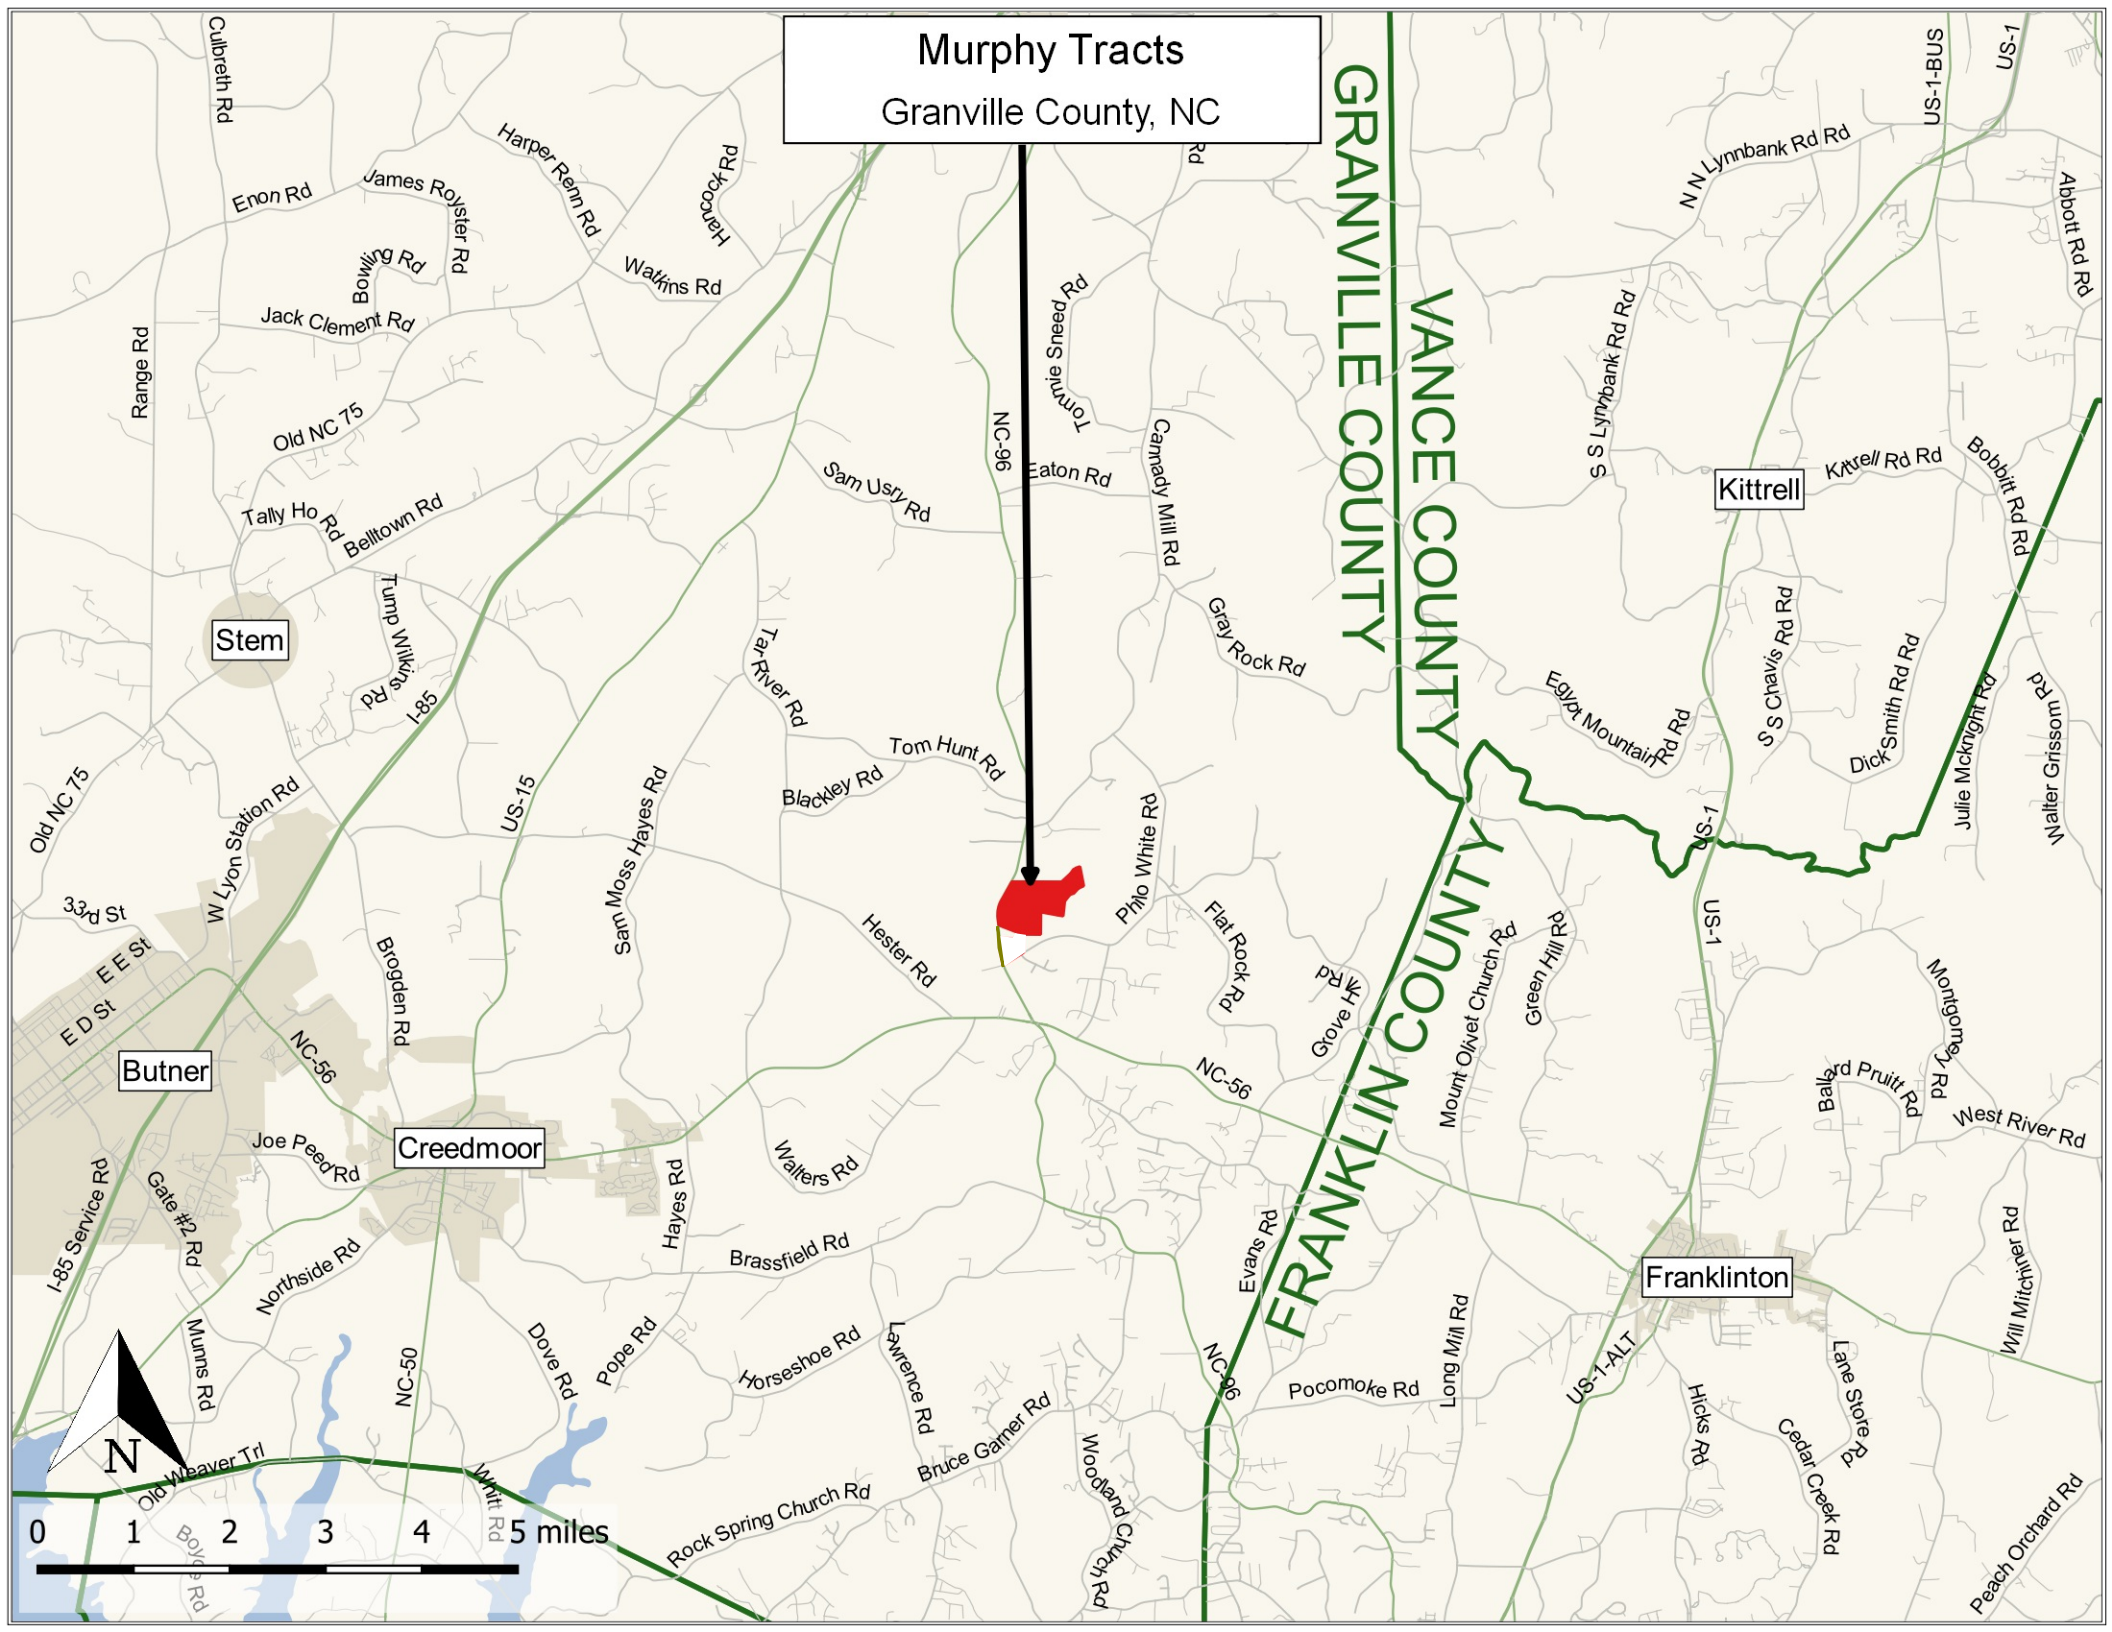

Murphy Tracts
Granville County, NC

Stem

Butner

Creedmoor

Franklinton

Kittrell

0 1 2 3 4 5 miles