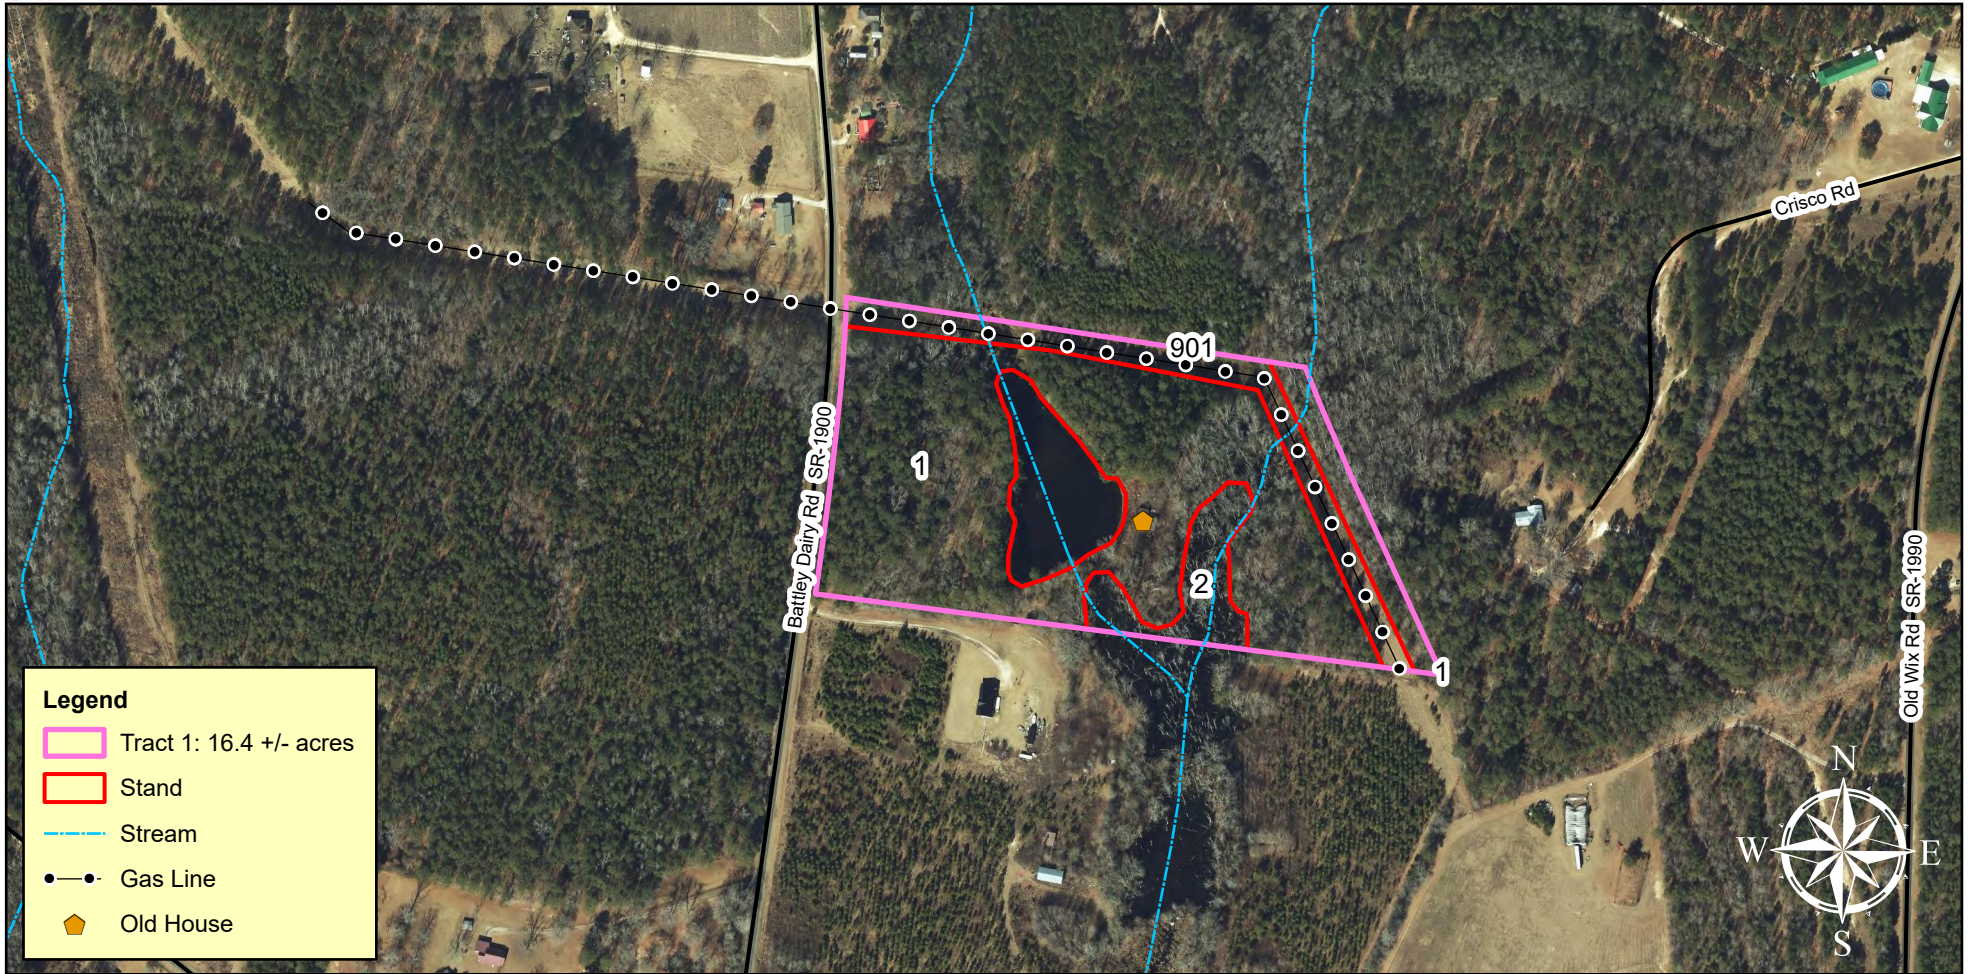

Callahan Heirs - Battley Dairy Road Tract 1

Richmond County, NC
 16.4 +/- Survey Acres

Property Description:

PID: 746000930006
 Deed: Book 466, Page 350
 Plat: 822-Y, 16.4 +/- acres

Date: 1/30/2025

Stand:
 Stand 3
 Stand 4
 Stand 901

Description:
 50+/- year-old pine/HW
 Swamp
 Utility ROW
 Pond

Area:
 11.3+/- ac
 1.1+/- ac
 1.6+/- ac

Scale: 1" = 400 Ft

This property is being marketed by:
TMM Real Estate, LLC

Listing Agent: Edwin E. Orr, ALC, RF, CF Broker
 Office Phone: 919-846-7520 Mobile: 919-880-4673
 Email: eeorr@tmmoc.com Website: www.tmmrealestate.com

This map is not a survey. Boundary lines were drawn from county tax maps and should be considered approximate. No warranty is made as to the completeness or accuracy of the information.