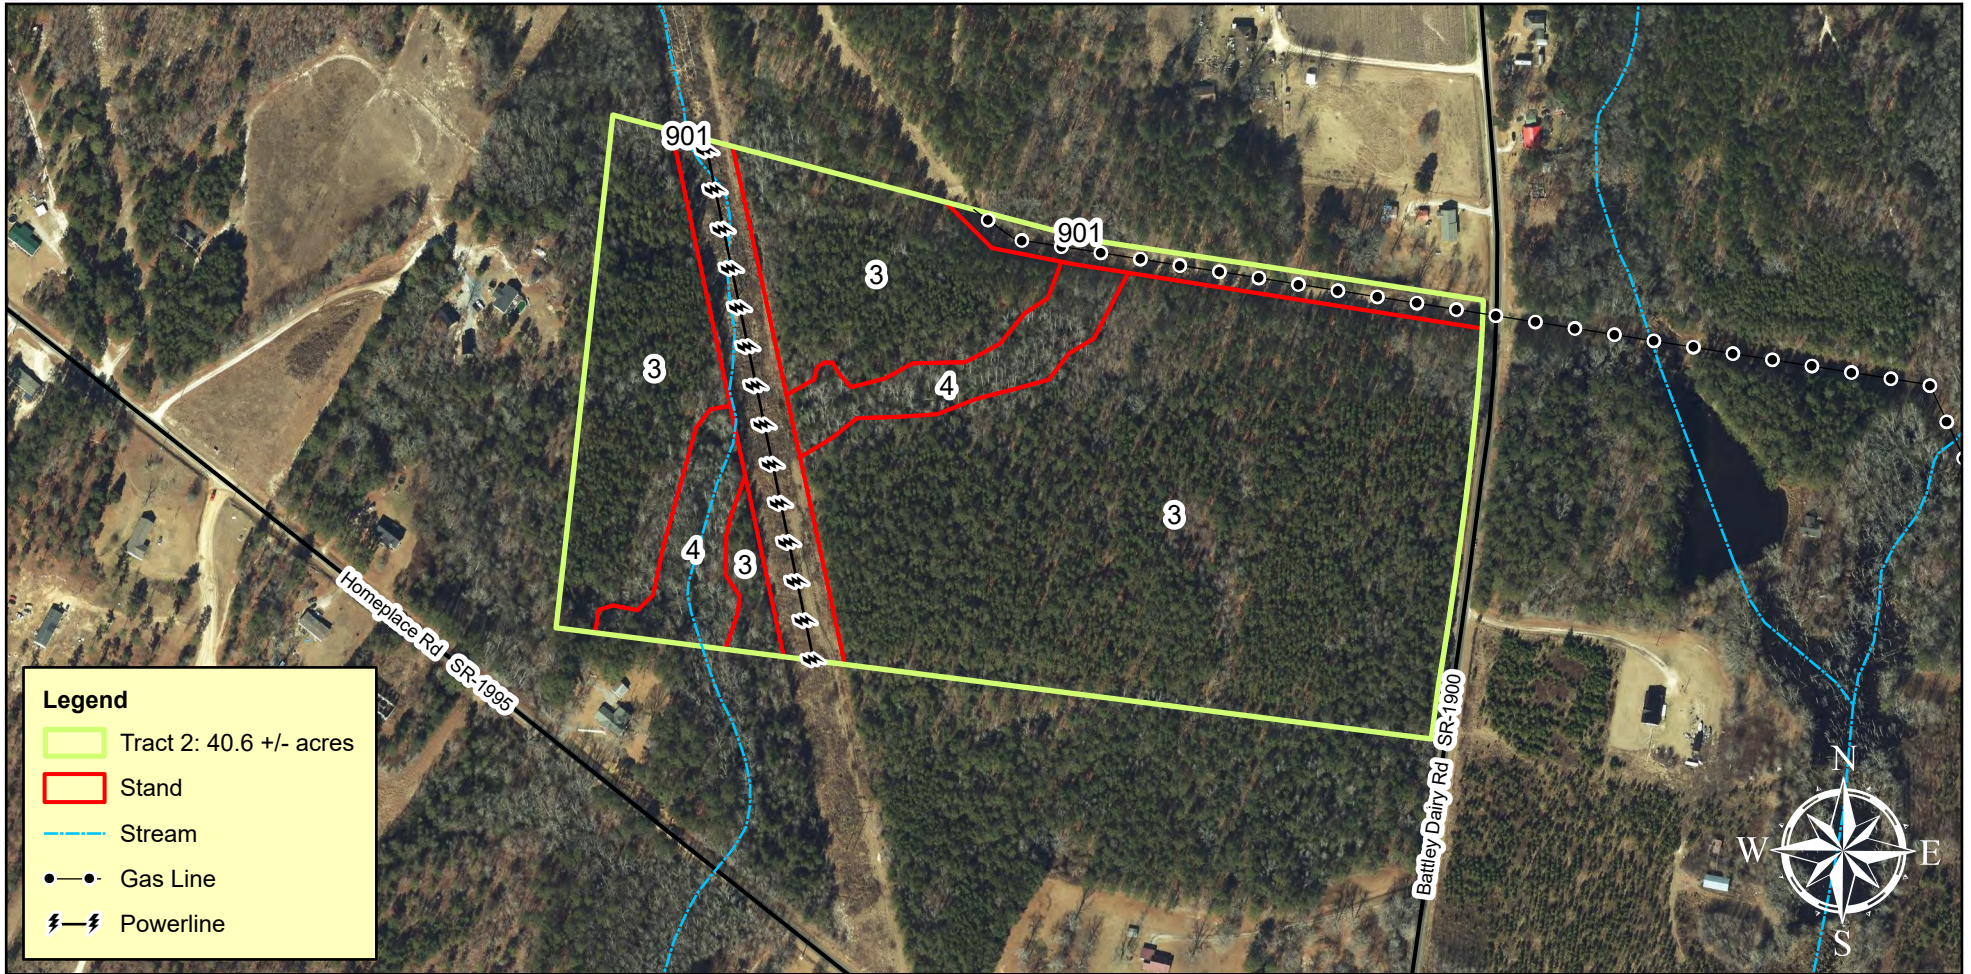

Callahan Heirs - Battley Dairy Road Tract 2

Richmond County, NC
 40.6 +/- Survey Acres

Legend

- Tract 2: 40.6 +/- acres
- Stand
- Stream
- Gas Line
- Powerline

Property Description:
 PID: 746000930006
 Deed: Book 466, Page 350
 Plat: 822-Y, 40.6 +/- acres

Stand:	Description:	Area:
Stand 3	31 +/- year-old Longleaf pine	33.3 +/- ac
Stand 4	31 +/- year-old natural HW	3.5 +/- ac
Stand 901	Utility ROW	

Date: 1/30/2025

This map is not a survey. Boundary lines were drawn from county tax maps and should be considered approximate. No warranty is made as to the completeness or accuracy of the information.