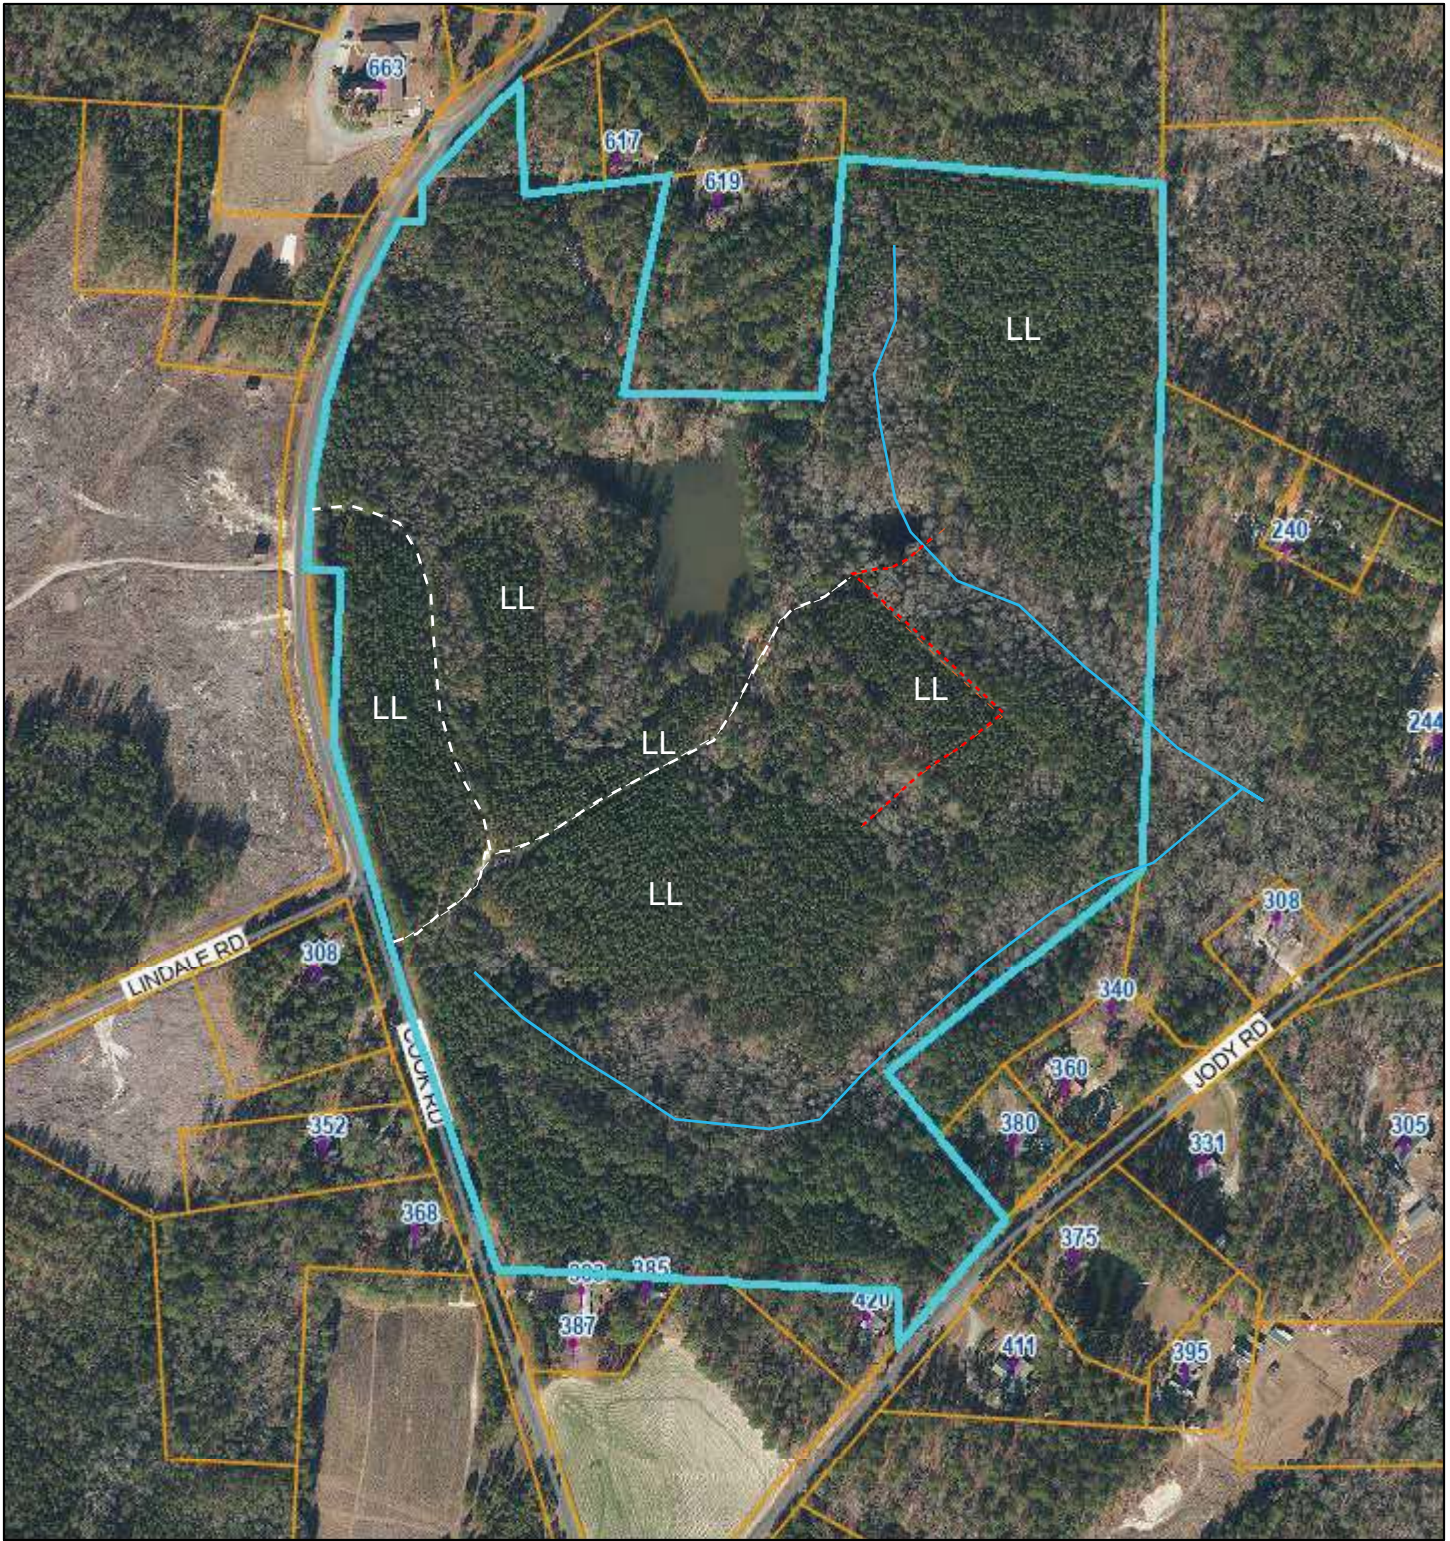

Ike Johnston Tract  
Moore County, NC

75.869 Acres

Scale 1" = +/- 400'

Longleaf Pine - 2006 - 28+/- Acres  
Loblolly Pine - 2000 - 33+/- Acres

**TMM Real Estate LLC**  
800 Salem Woods Dr, Ste. 101  
Raleigh, NC 27615  
[www.tmmrealestate.com](http://www.tmmrealestate.com)  
[eeorr@tmmoc.com](mailto:eeorr@tmmoc.com)  
Office: 919-846-7520

This map is not a survey. Boundary lines were draw from county tax maps and should be considered approximate. No warranty is made to the accuracy of the information.