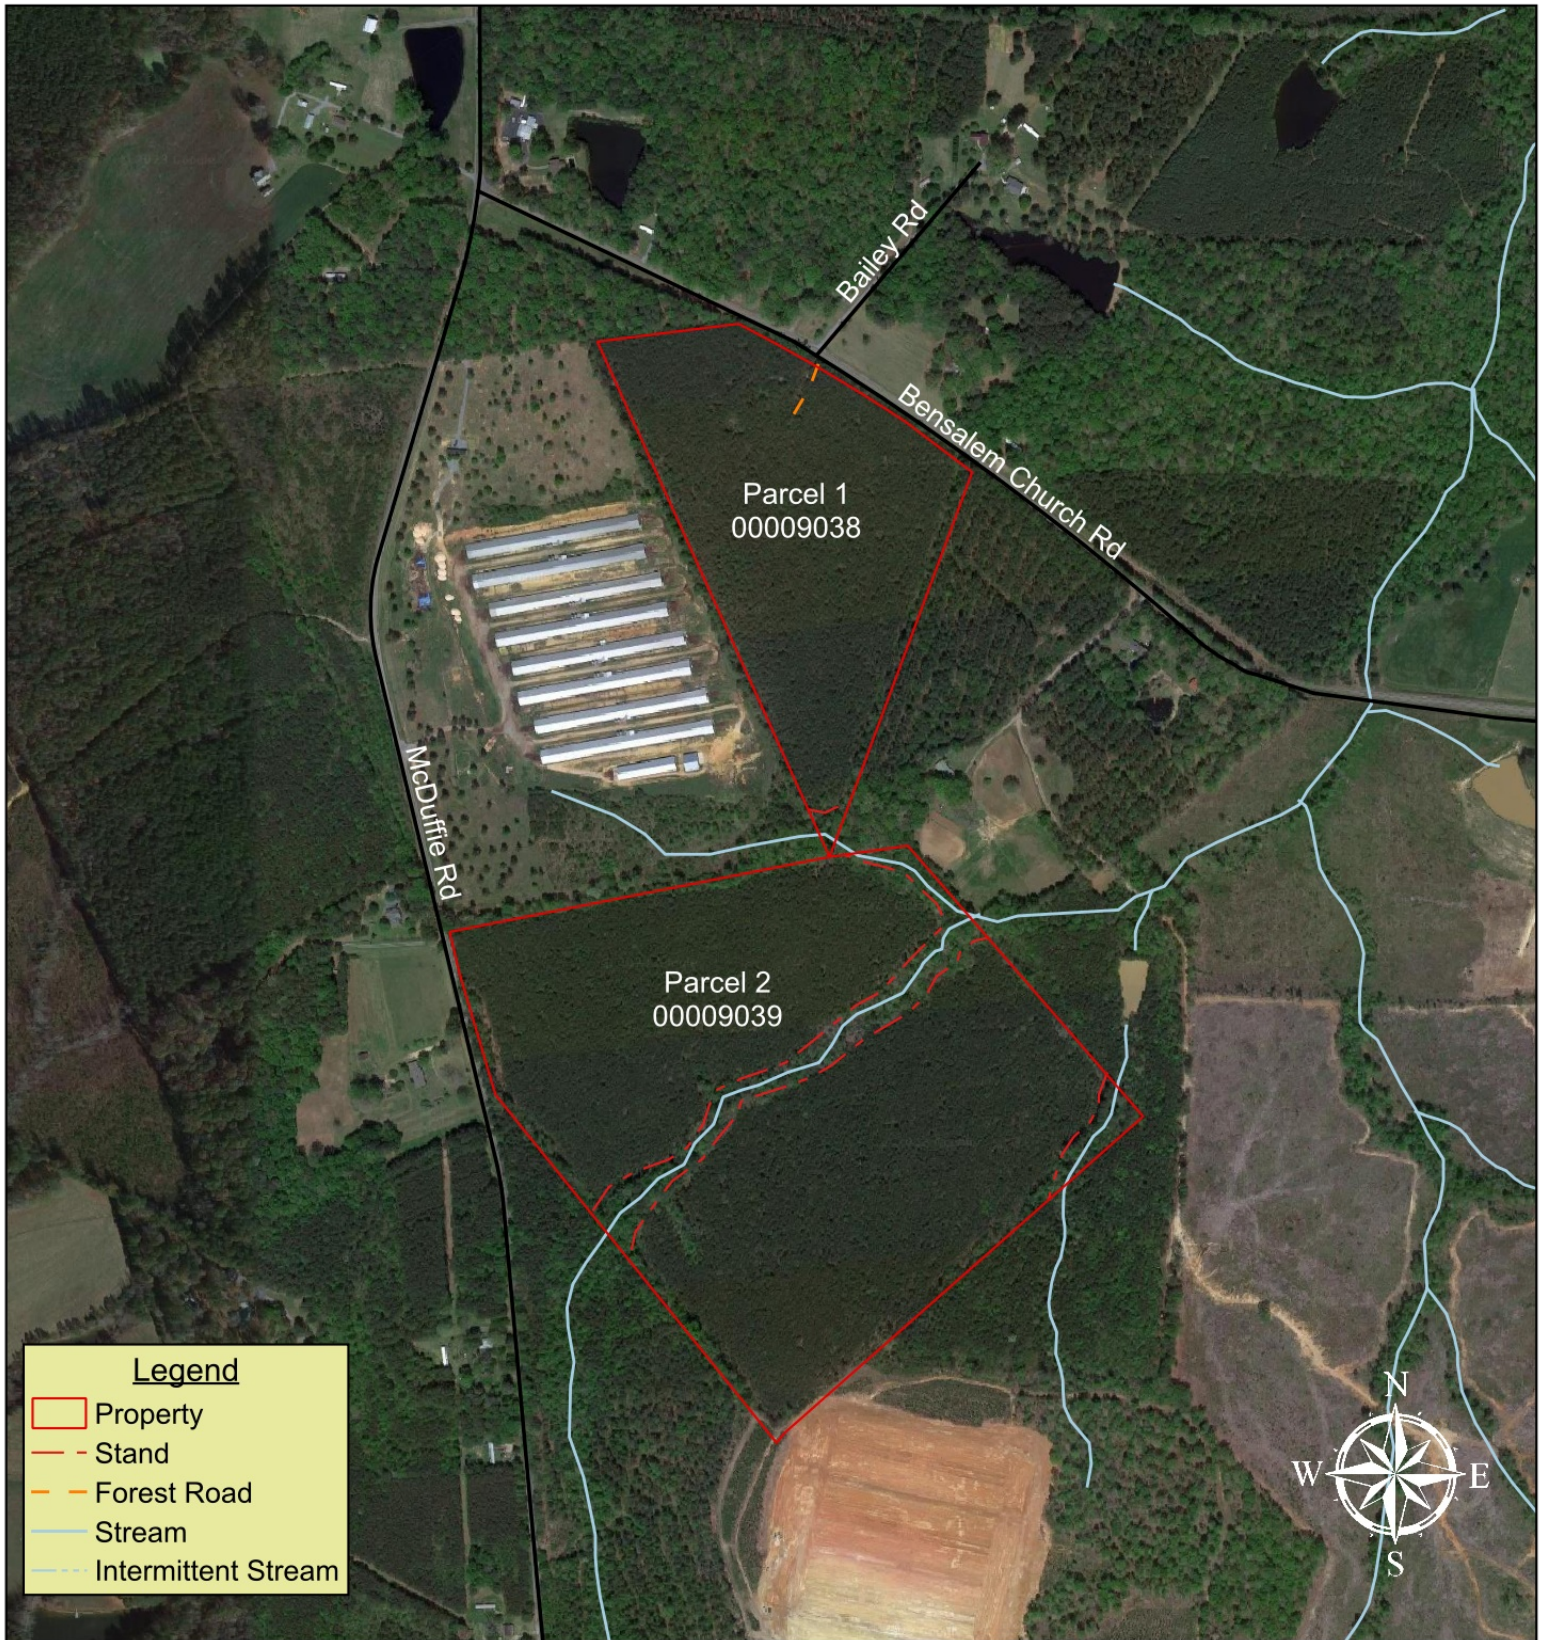

# Lowder, Lowder, & McFarland Tracts

## Moore County, NC

**Legend**

- Property
- Stand
- Forest Road
- Stream
- Intermittent Stream

Date: 9/21/23		<u>Parcel</u>	<u>PID</u>	<u>Area</u>
Scale: 1:7,920		1	00009038	27.149+/- ac
		2	00009039	61.932+/- ac