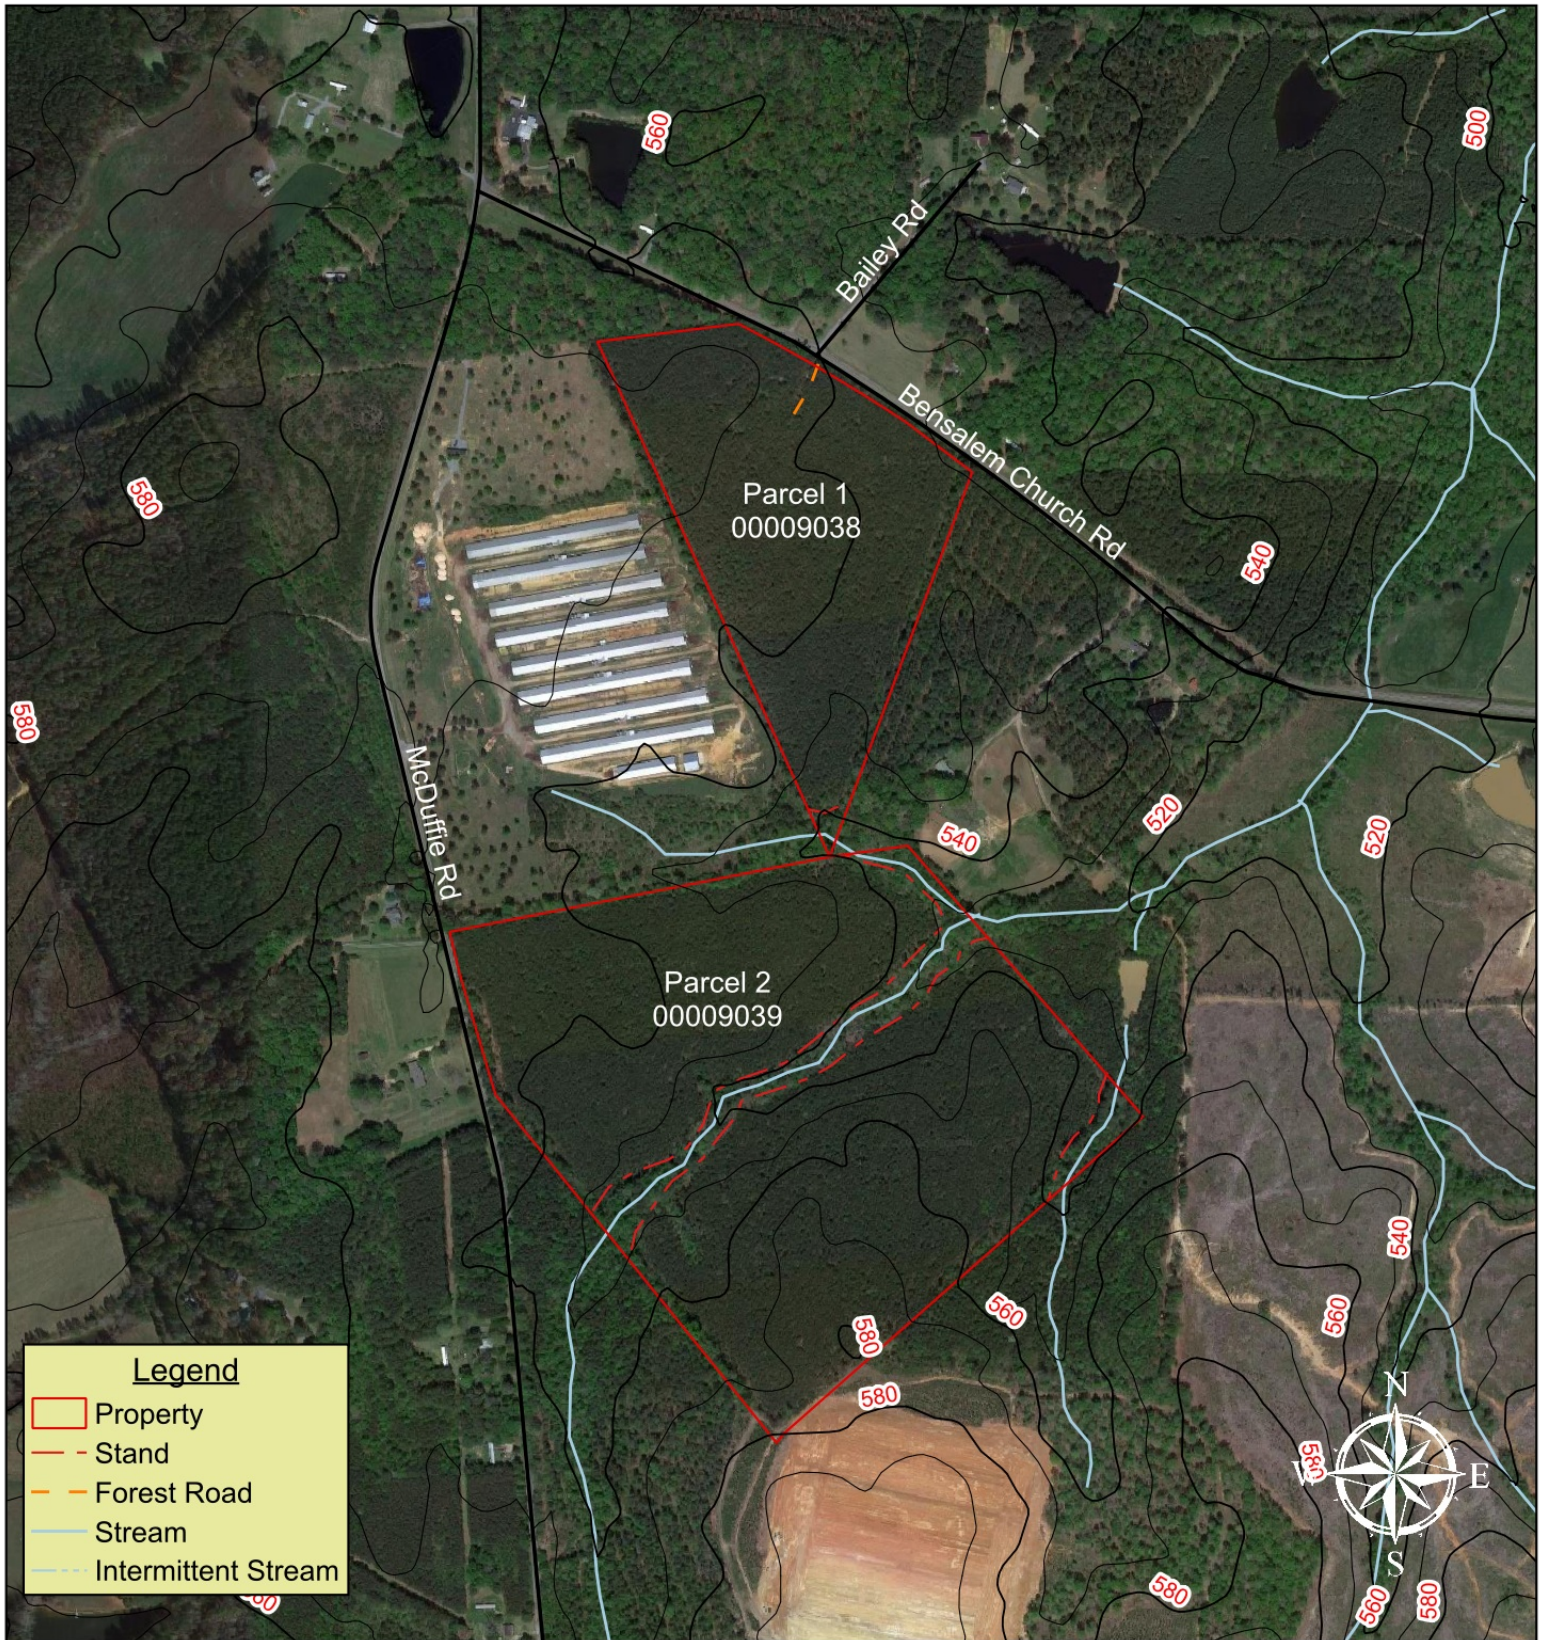

Lowder, Lowder, & McFarland Tracts

Moore County, NC

Date: 9/21/23

Scale: 1:7,920

0 330 660 990 1,320 ft

Parcel	PID	Area
1	00009038	27.149+/- ac
2	00009039	61.932+/- ac

This map is not a survey. Boundary lines were drawn from county tax maps and should be considered approximate. No warranty is made as to the completeness or accuracy of the information.