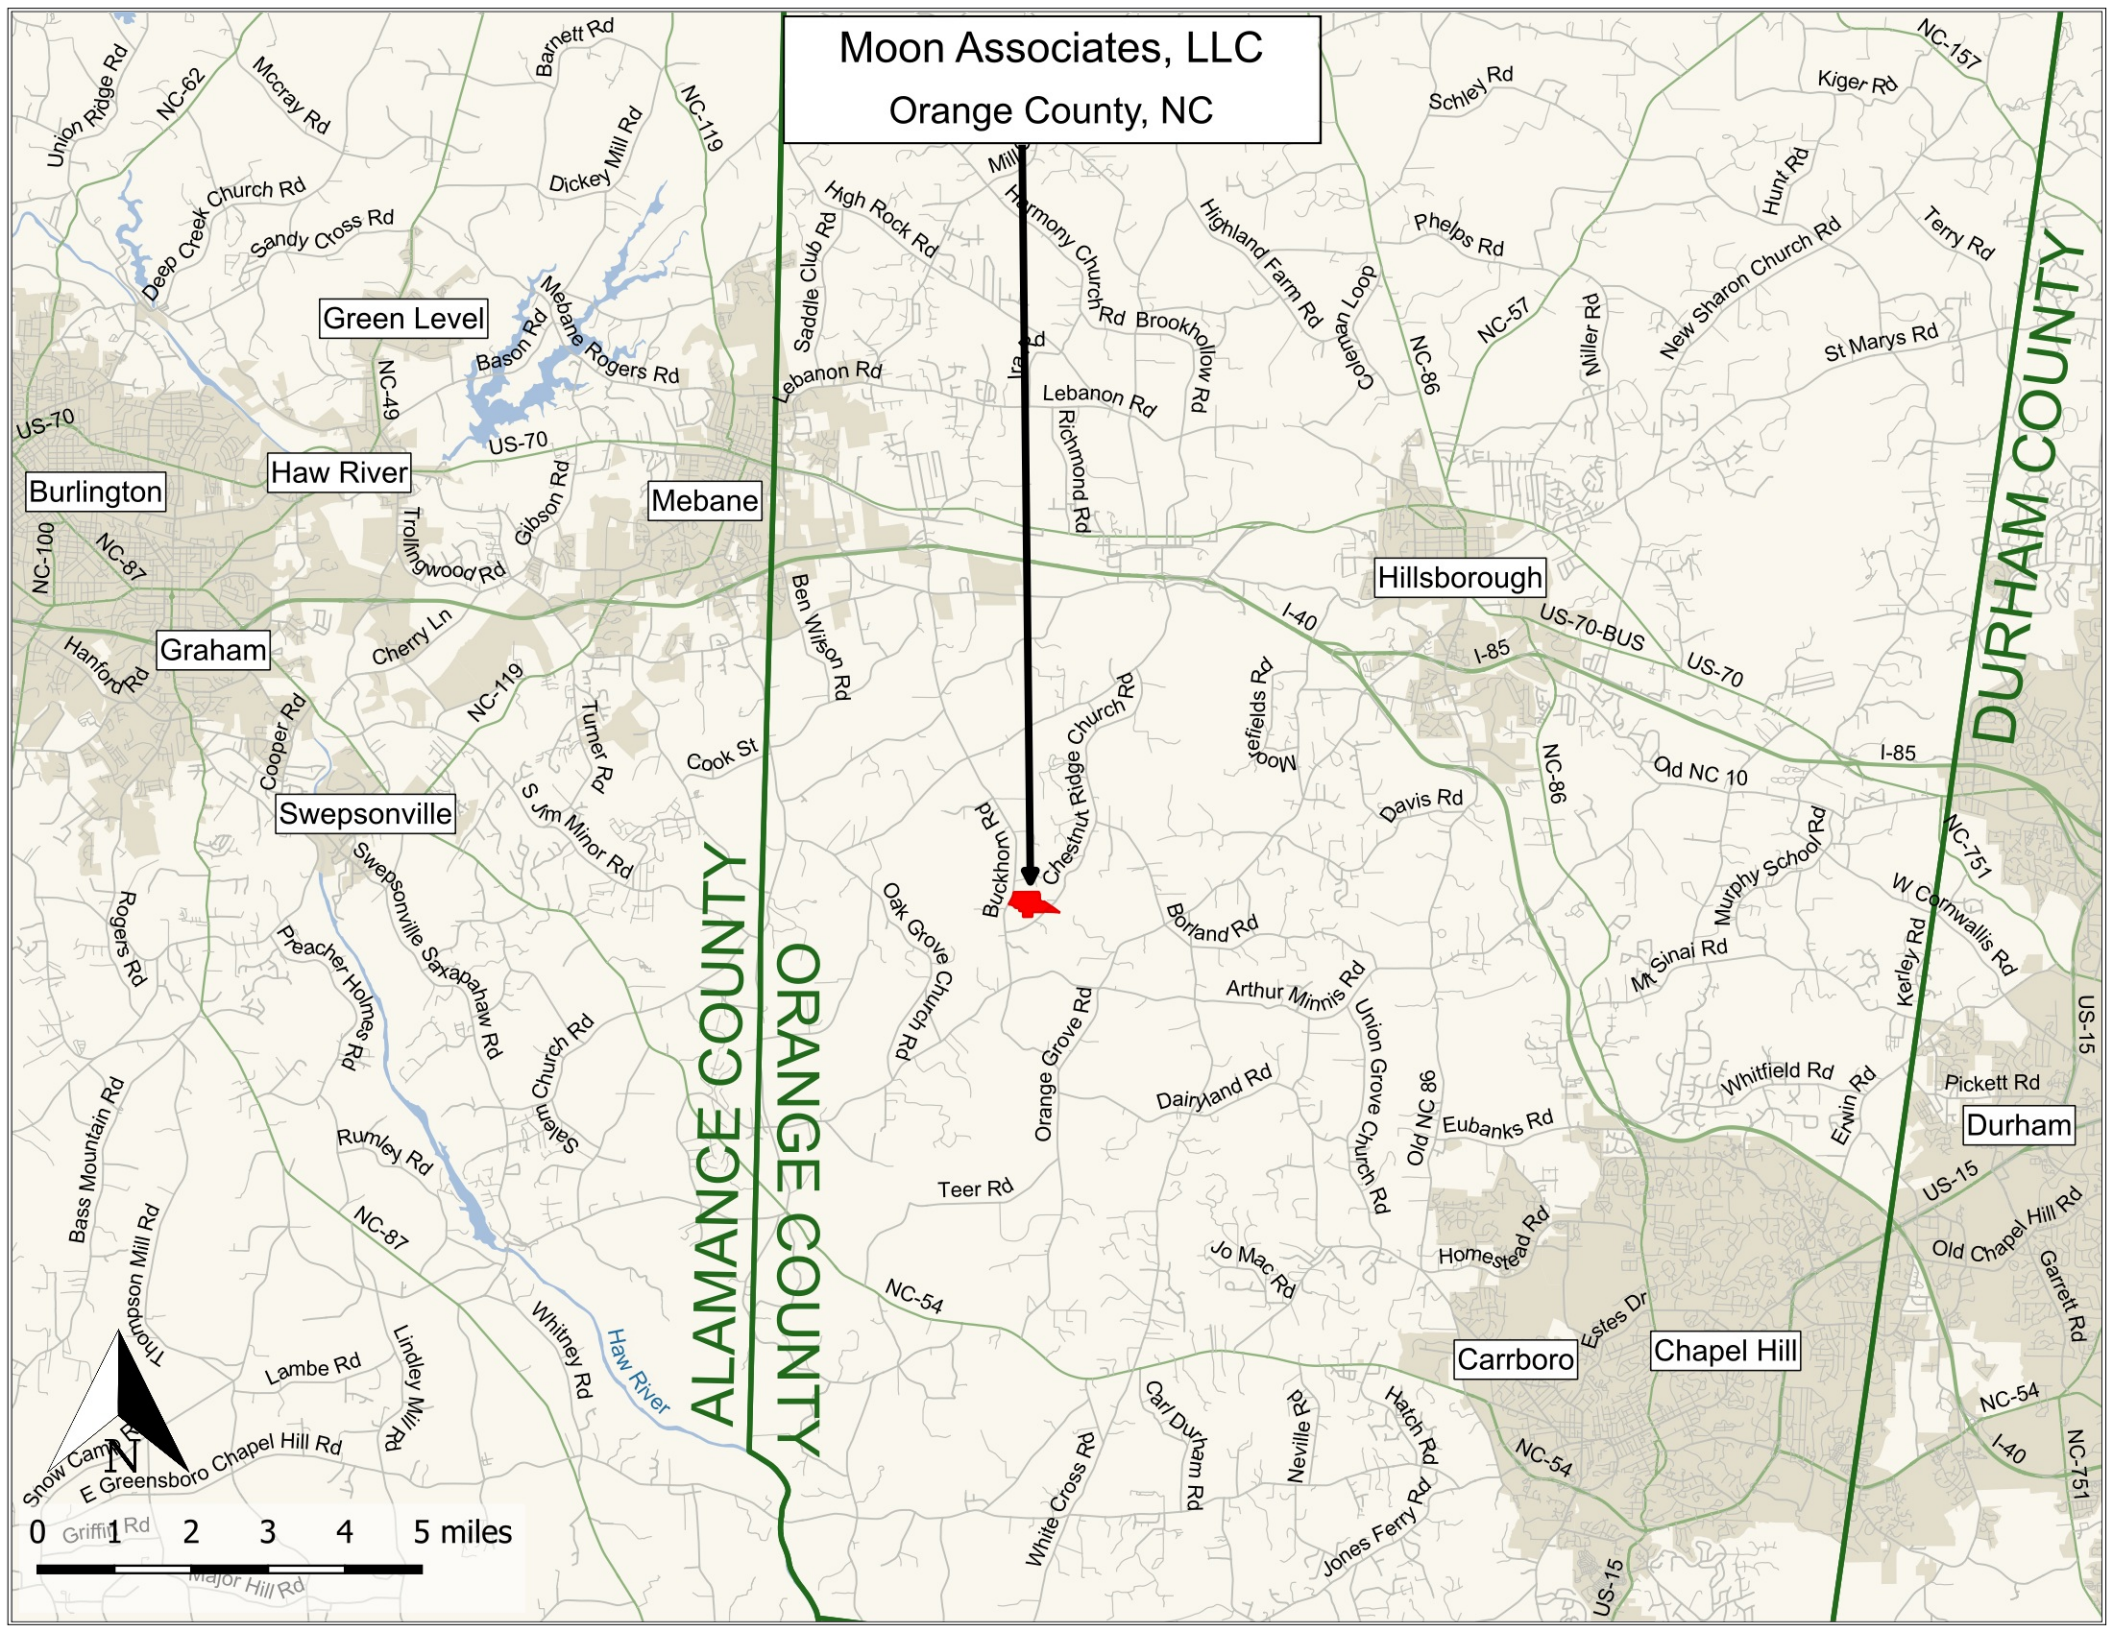

**Moon Associates, LLC**  
Orange County, NC

Green Level

Burlington

Haw River

Mebane

Graham

Sweepsonville

Hillsborough

DURHAM COUNTY

Durham

Carrboro

Chapel Hill

0 1 2 3 4 5 miles